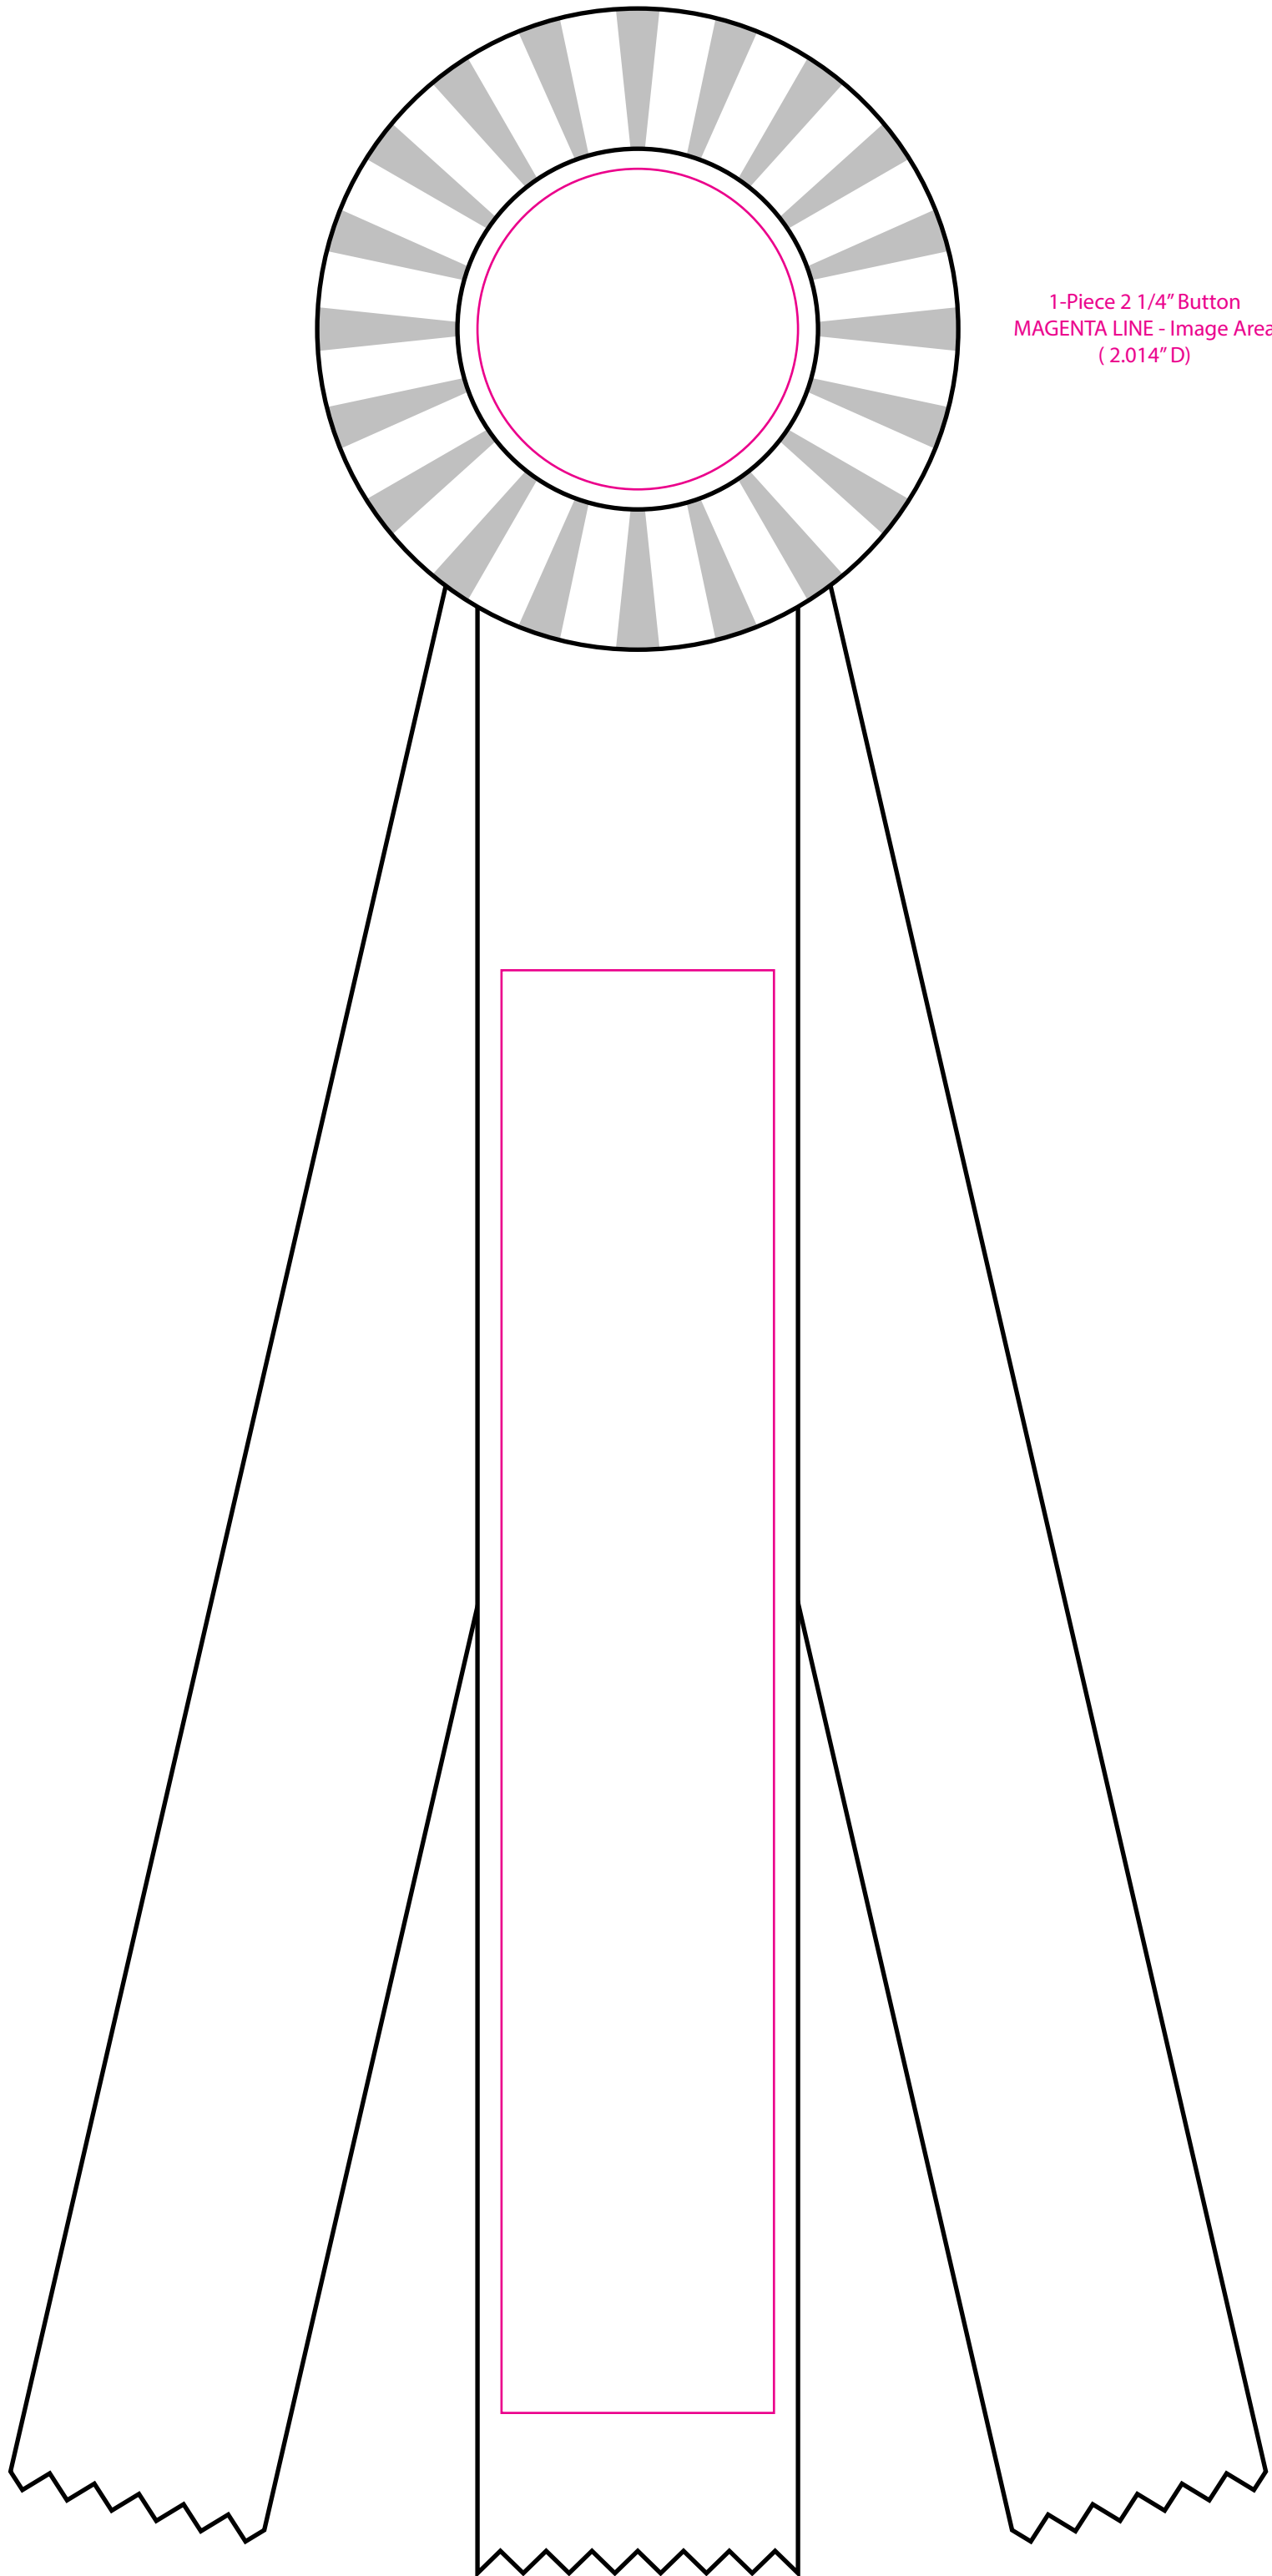

R40P3-12

4" Single Rosette 12" Streamers

1-Piece 2 1/4" Button
MAGENTA LINE - Image Area
(2.014" D)

2"W Ribbon Center Streamer
MAGENTA LINE - Image Area
(1.7" x 9")