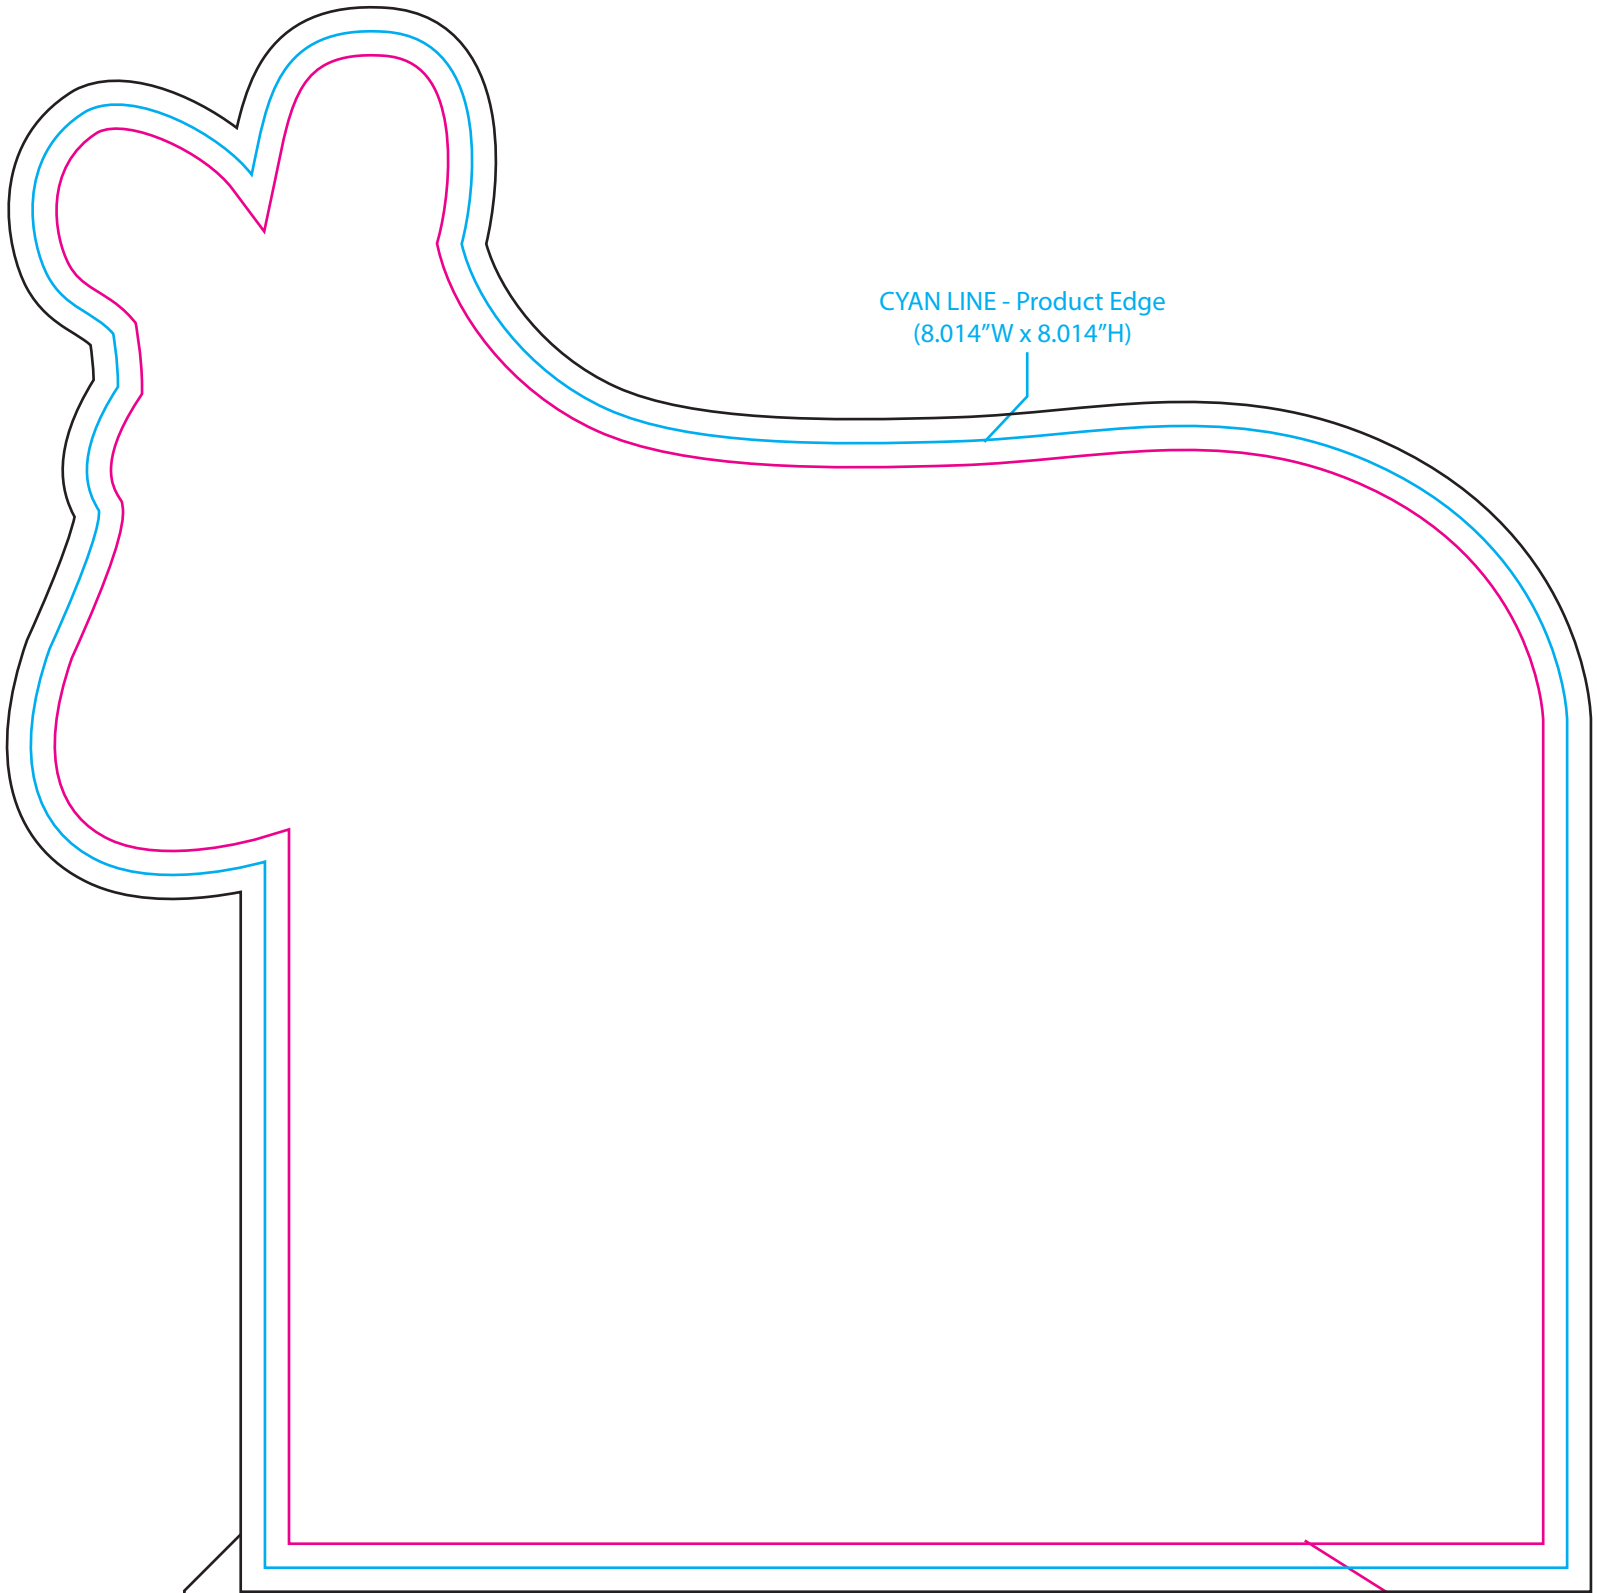

MB-8502 Donkey Memo Board

BLACK LINE - Maximum Bleed
(8.262"W x 8.264"H)

CYAN LINE - Product Edge
(8.014"W x 8.014"H)

MAGENTA LINE - Image Area
(7.765"W x 7.764"H)

00000