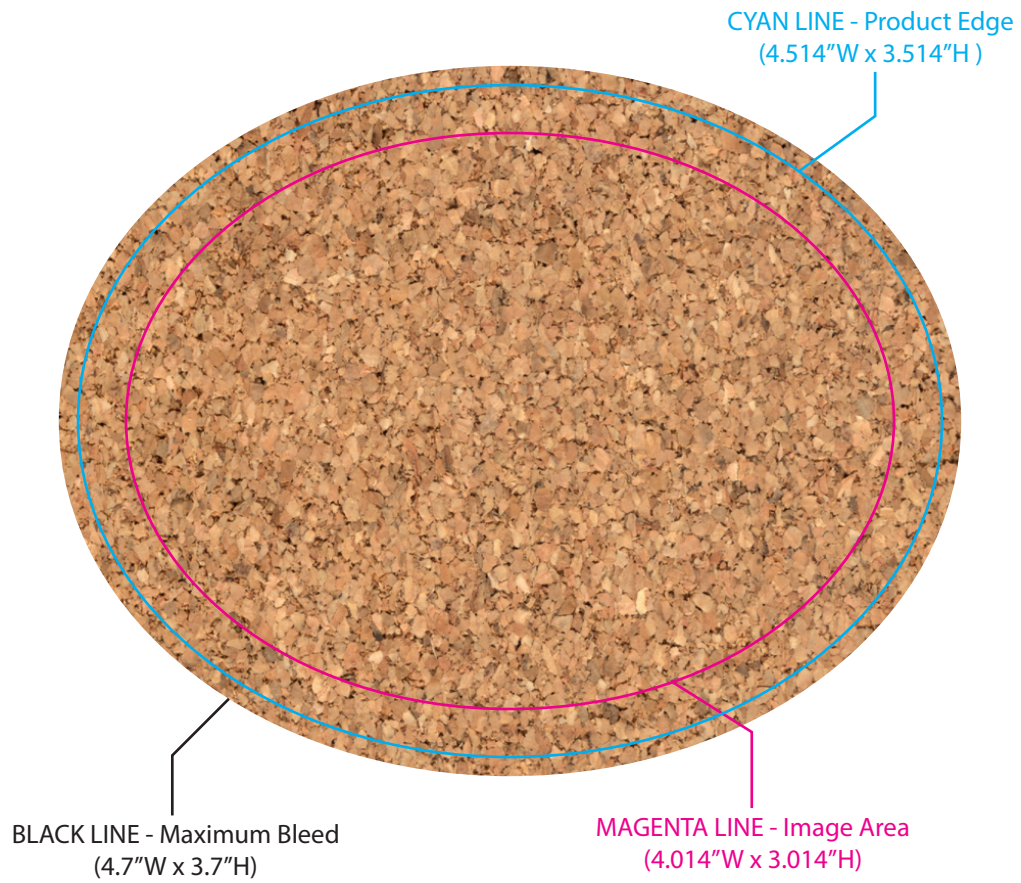

## BL-8731 Oval Solid Cork Coaster

00000

SILKSCREEN