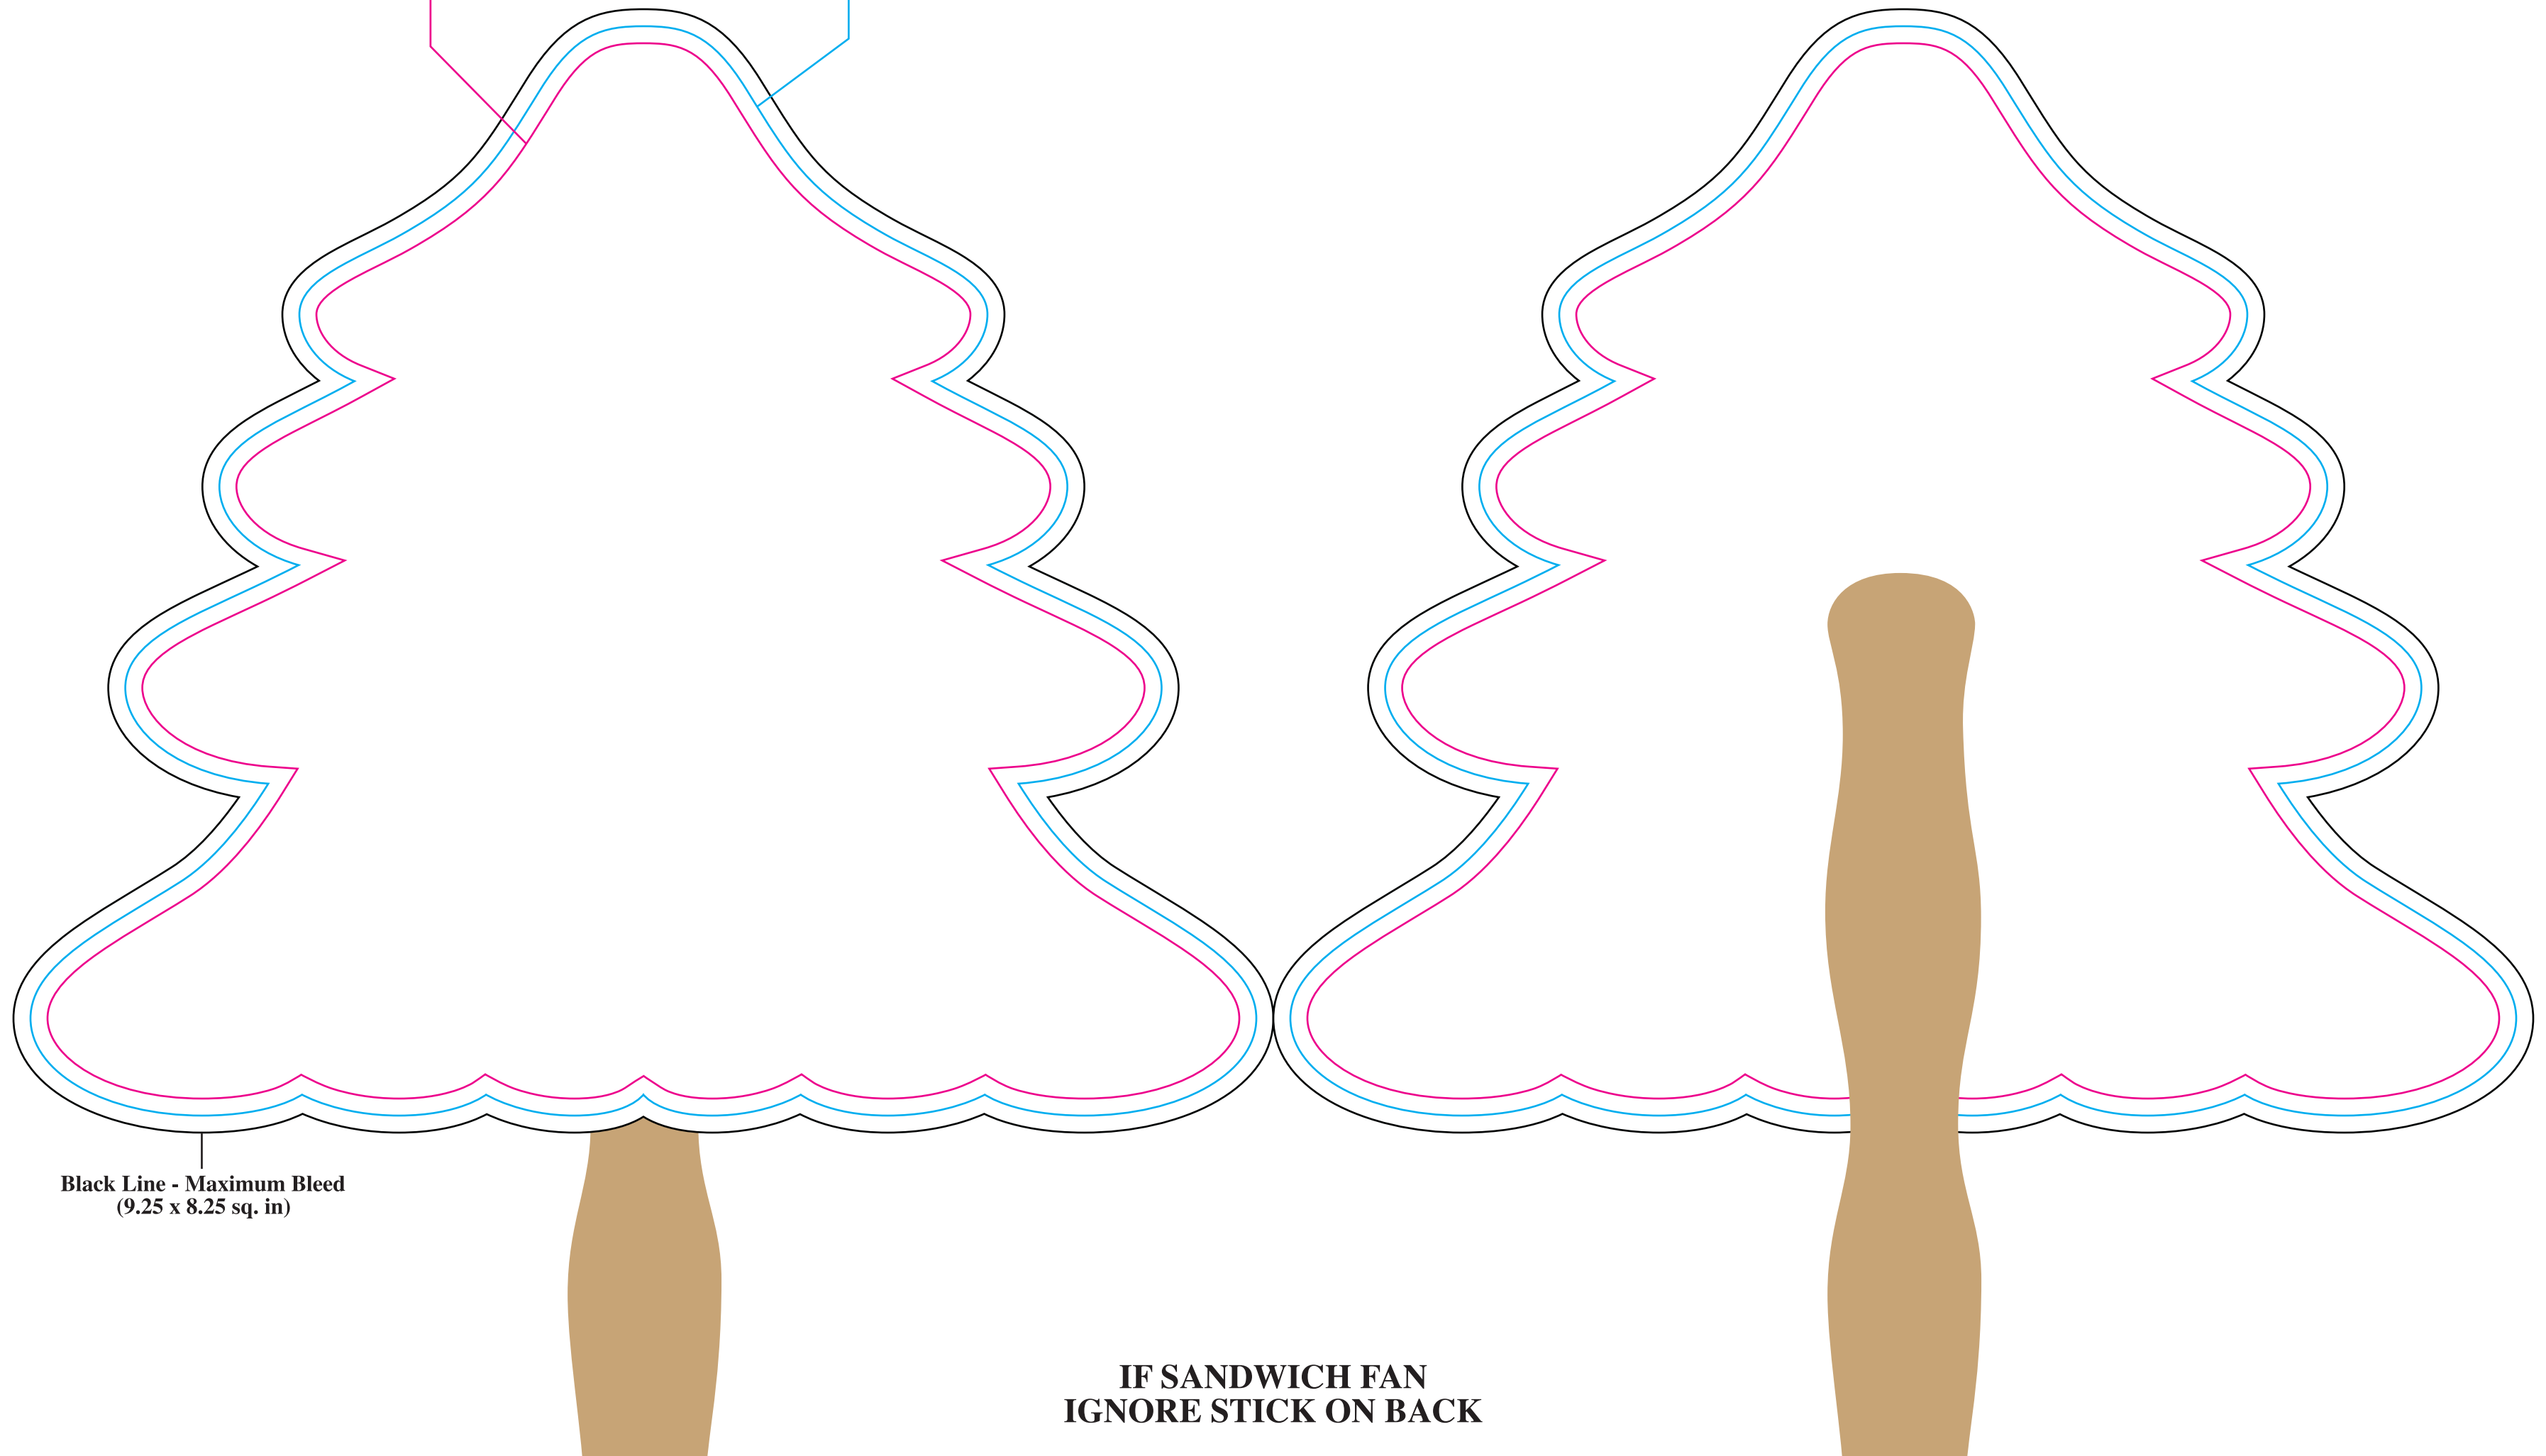

**FRONT**

**BL-7941R Evergreen Fan - RELIGIOUS**

**BACK**

**Magenta Line - Image Area**  
(8.75 x 7.75 sq. in.)

**Cyan Line - Product Edge**  
(9 x 8 sq. in.)

**Black Line - Maximum Bleed**  
(9.25 x 8.25 sq. in.)

**IF SANDWICH FAN  
IGNORE STICK ON BACK**