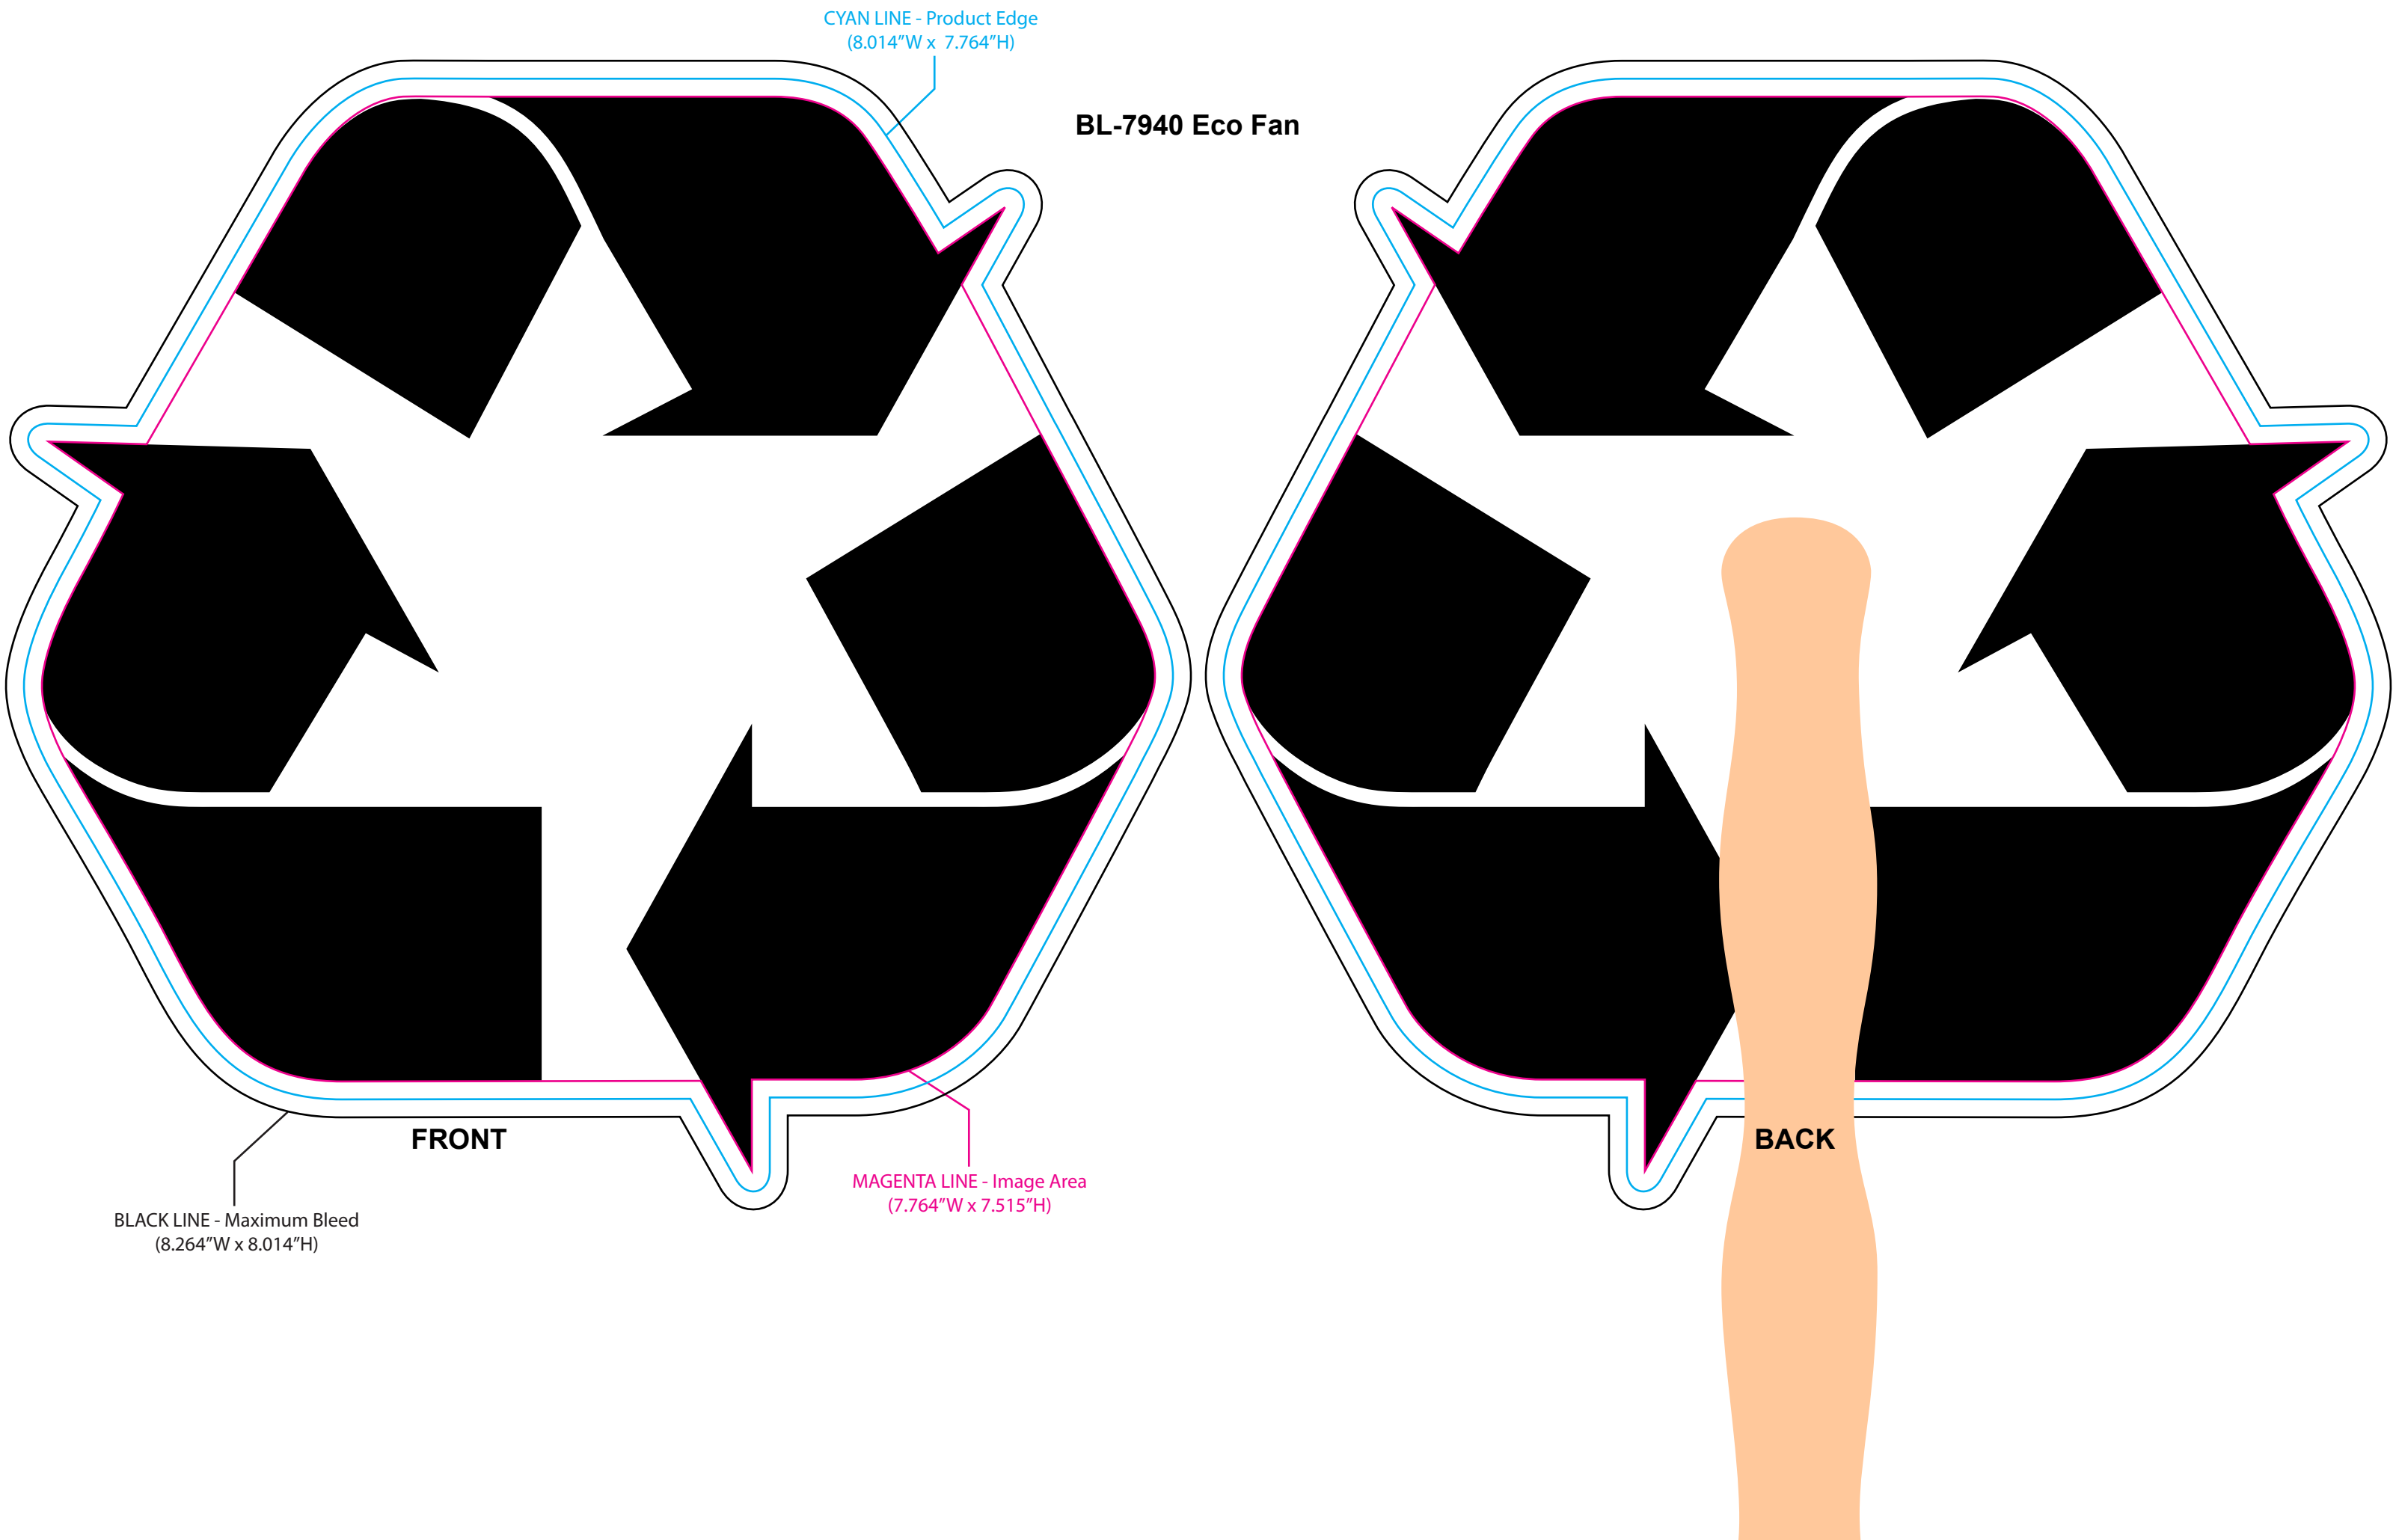

**BL-7940 Eco Fan**

CYAN LINE - Product Edge  
(8.014\"W x 7.764\"H)

**FRONT**

**BACK**

BLACK LINE - Maximum Bleed  
(8.264\"W x 8.014\"H)

MAGENTA LINE - Image Area  
(7.764\"W x 7.515\"H)