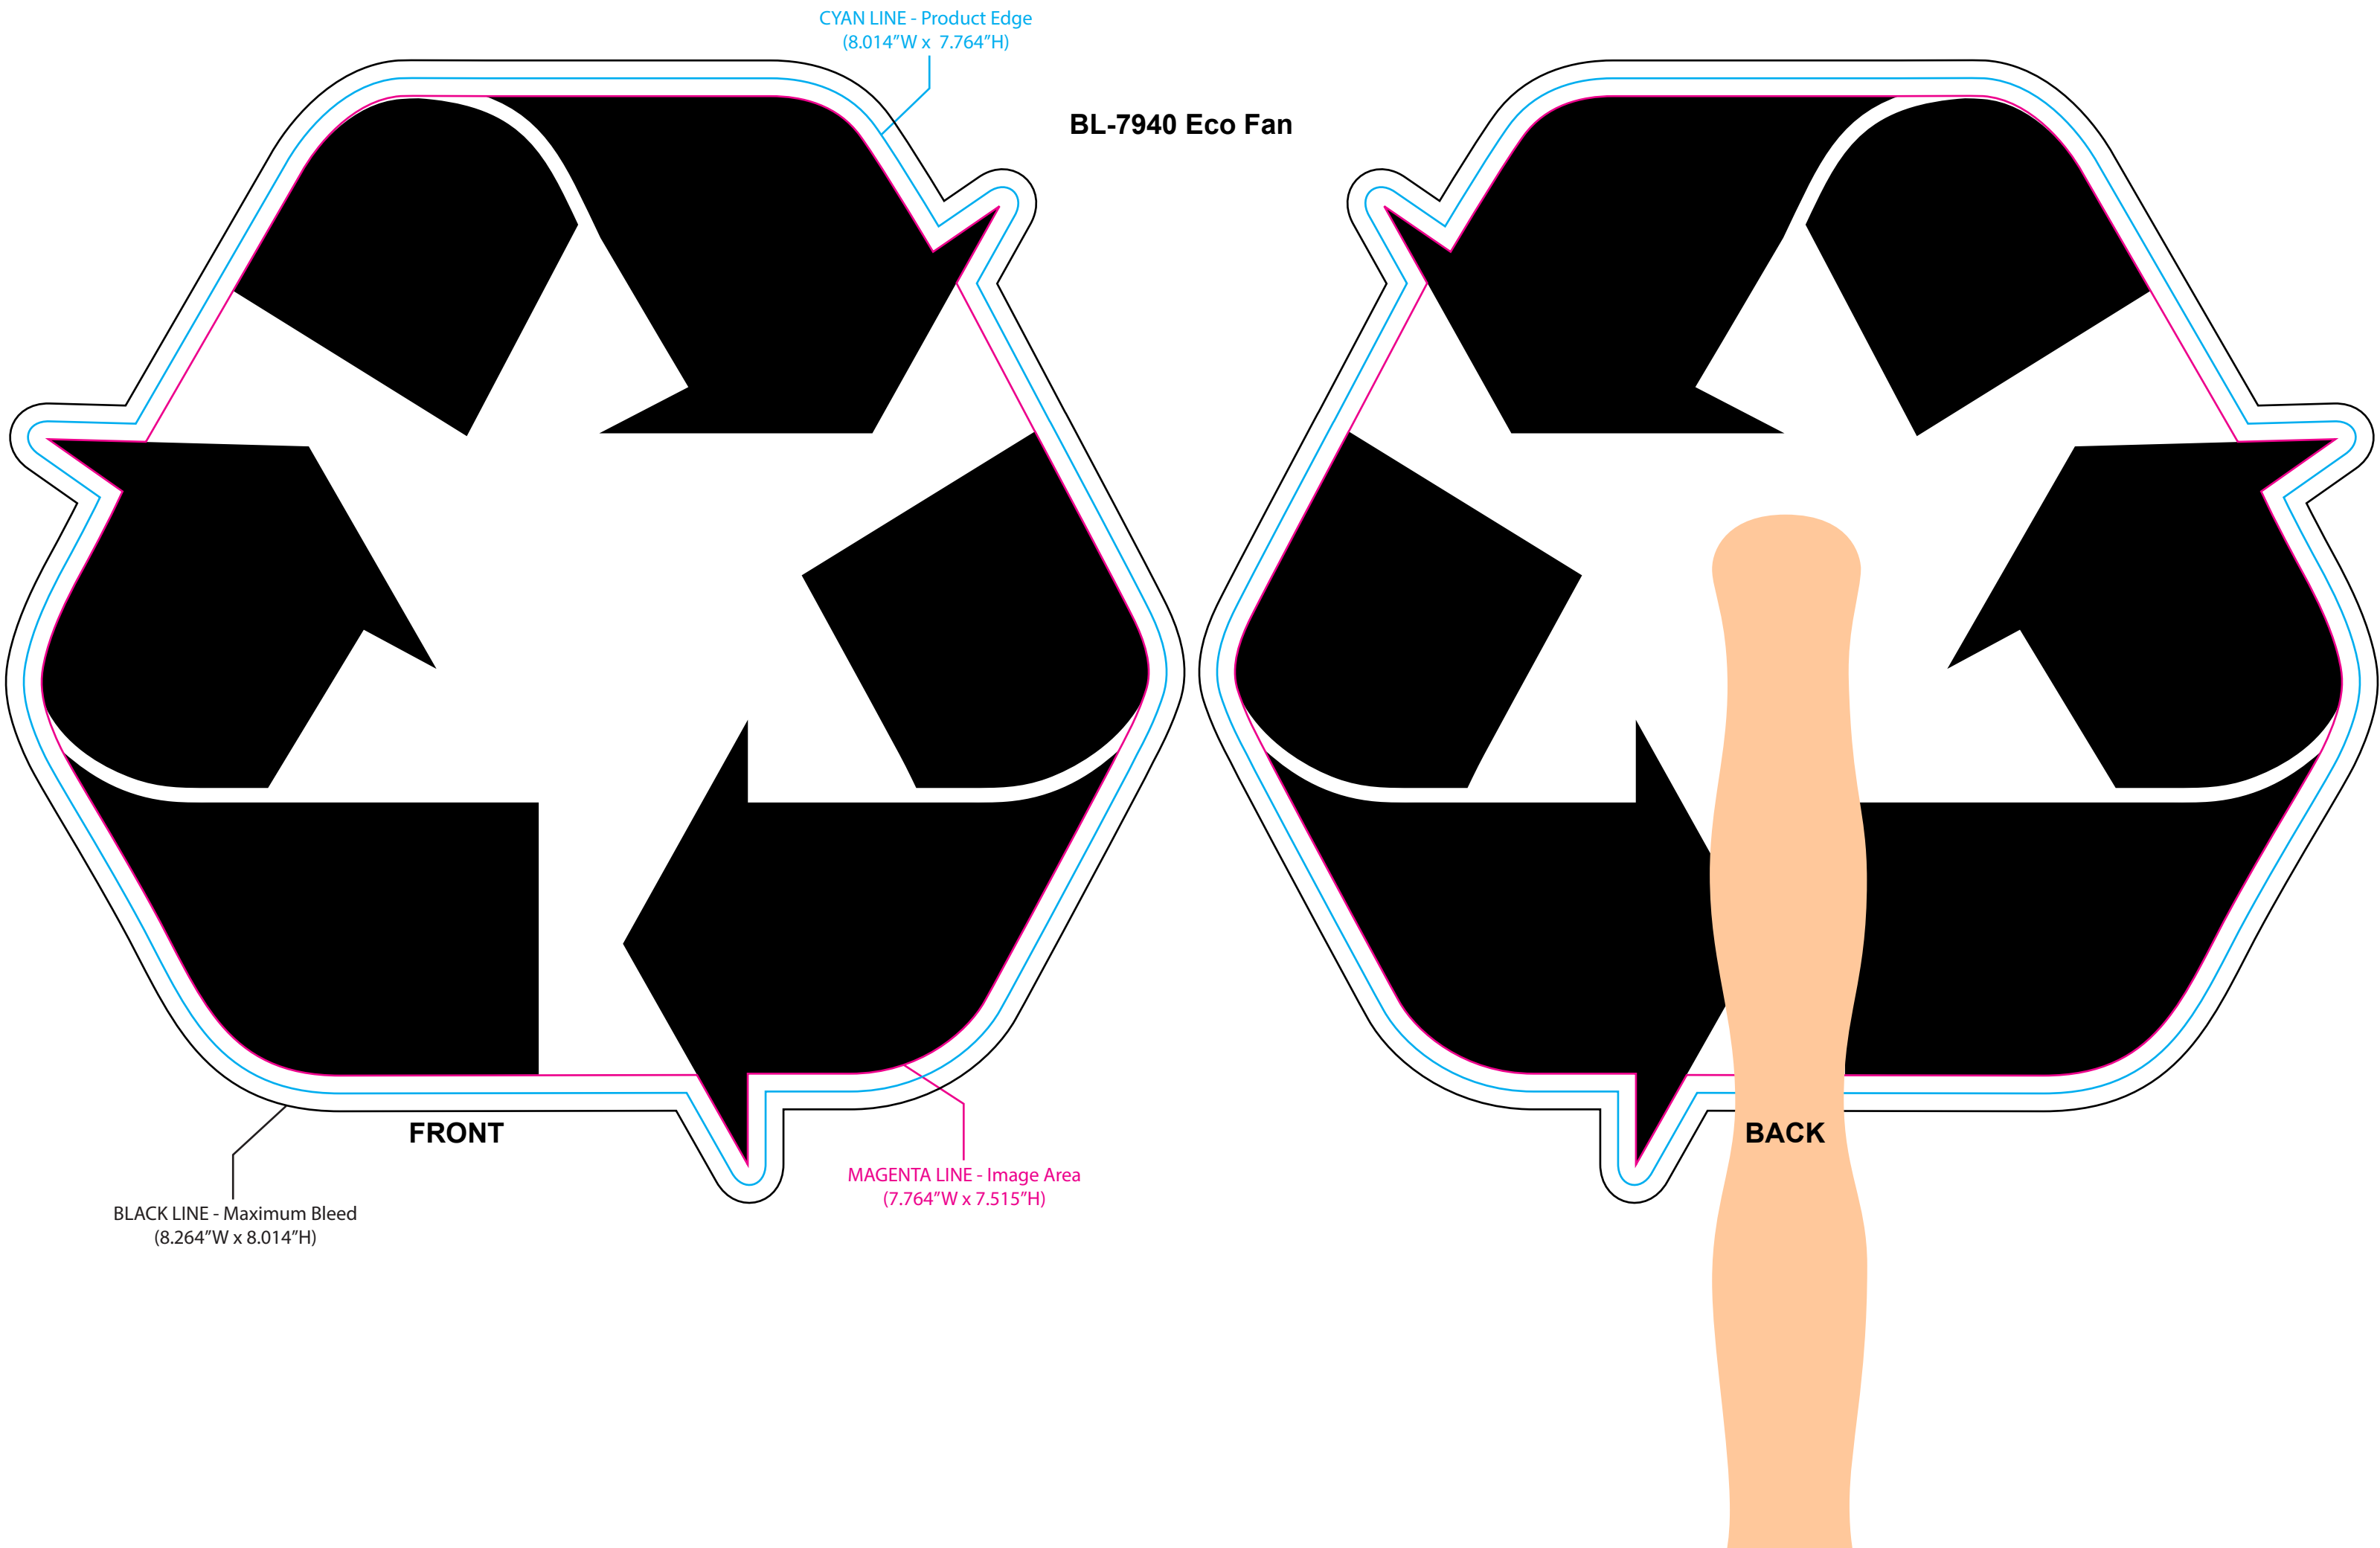

**BL-7940 Eco Fan**

CYAN LINE - Product Edge  
(8.014\"W x 7.764\"H)

**FRONT**

BLACK LINE - Maximum Bleed  
(8.264\"W x 8.014\"H)

MAGENTA LINE - Image Area  
(7.764\"W x 7.515\"H)

**BACK**