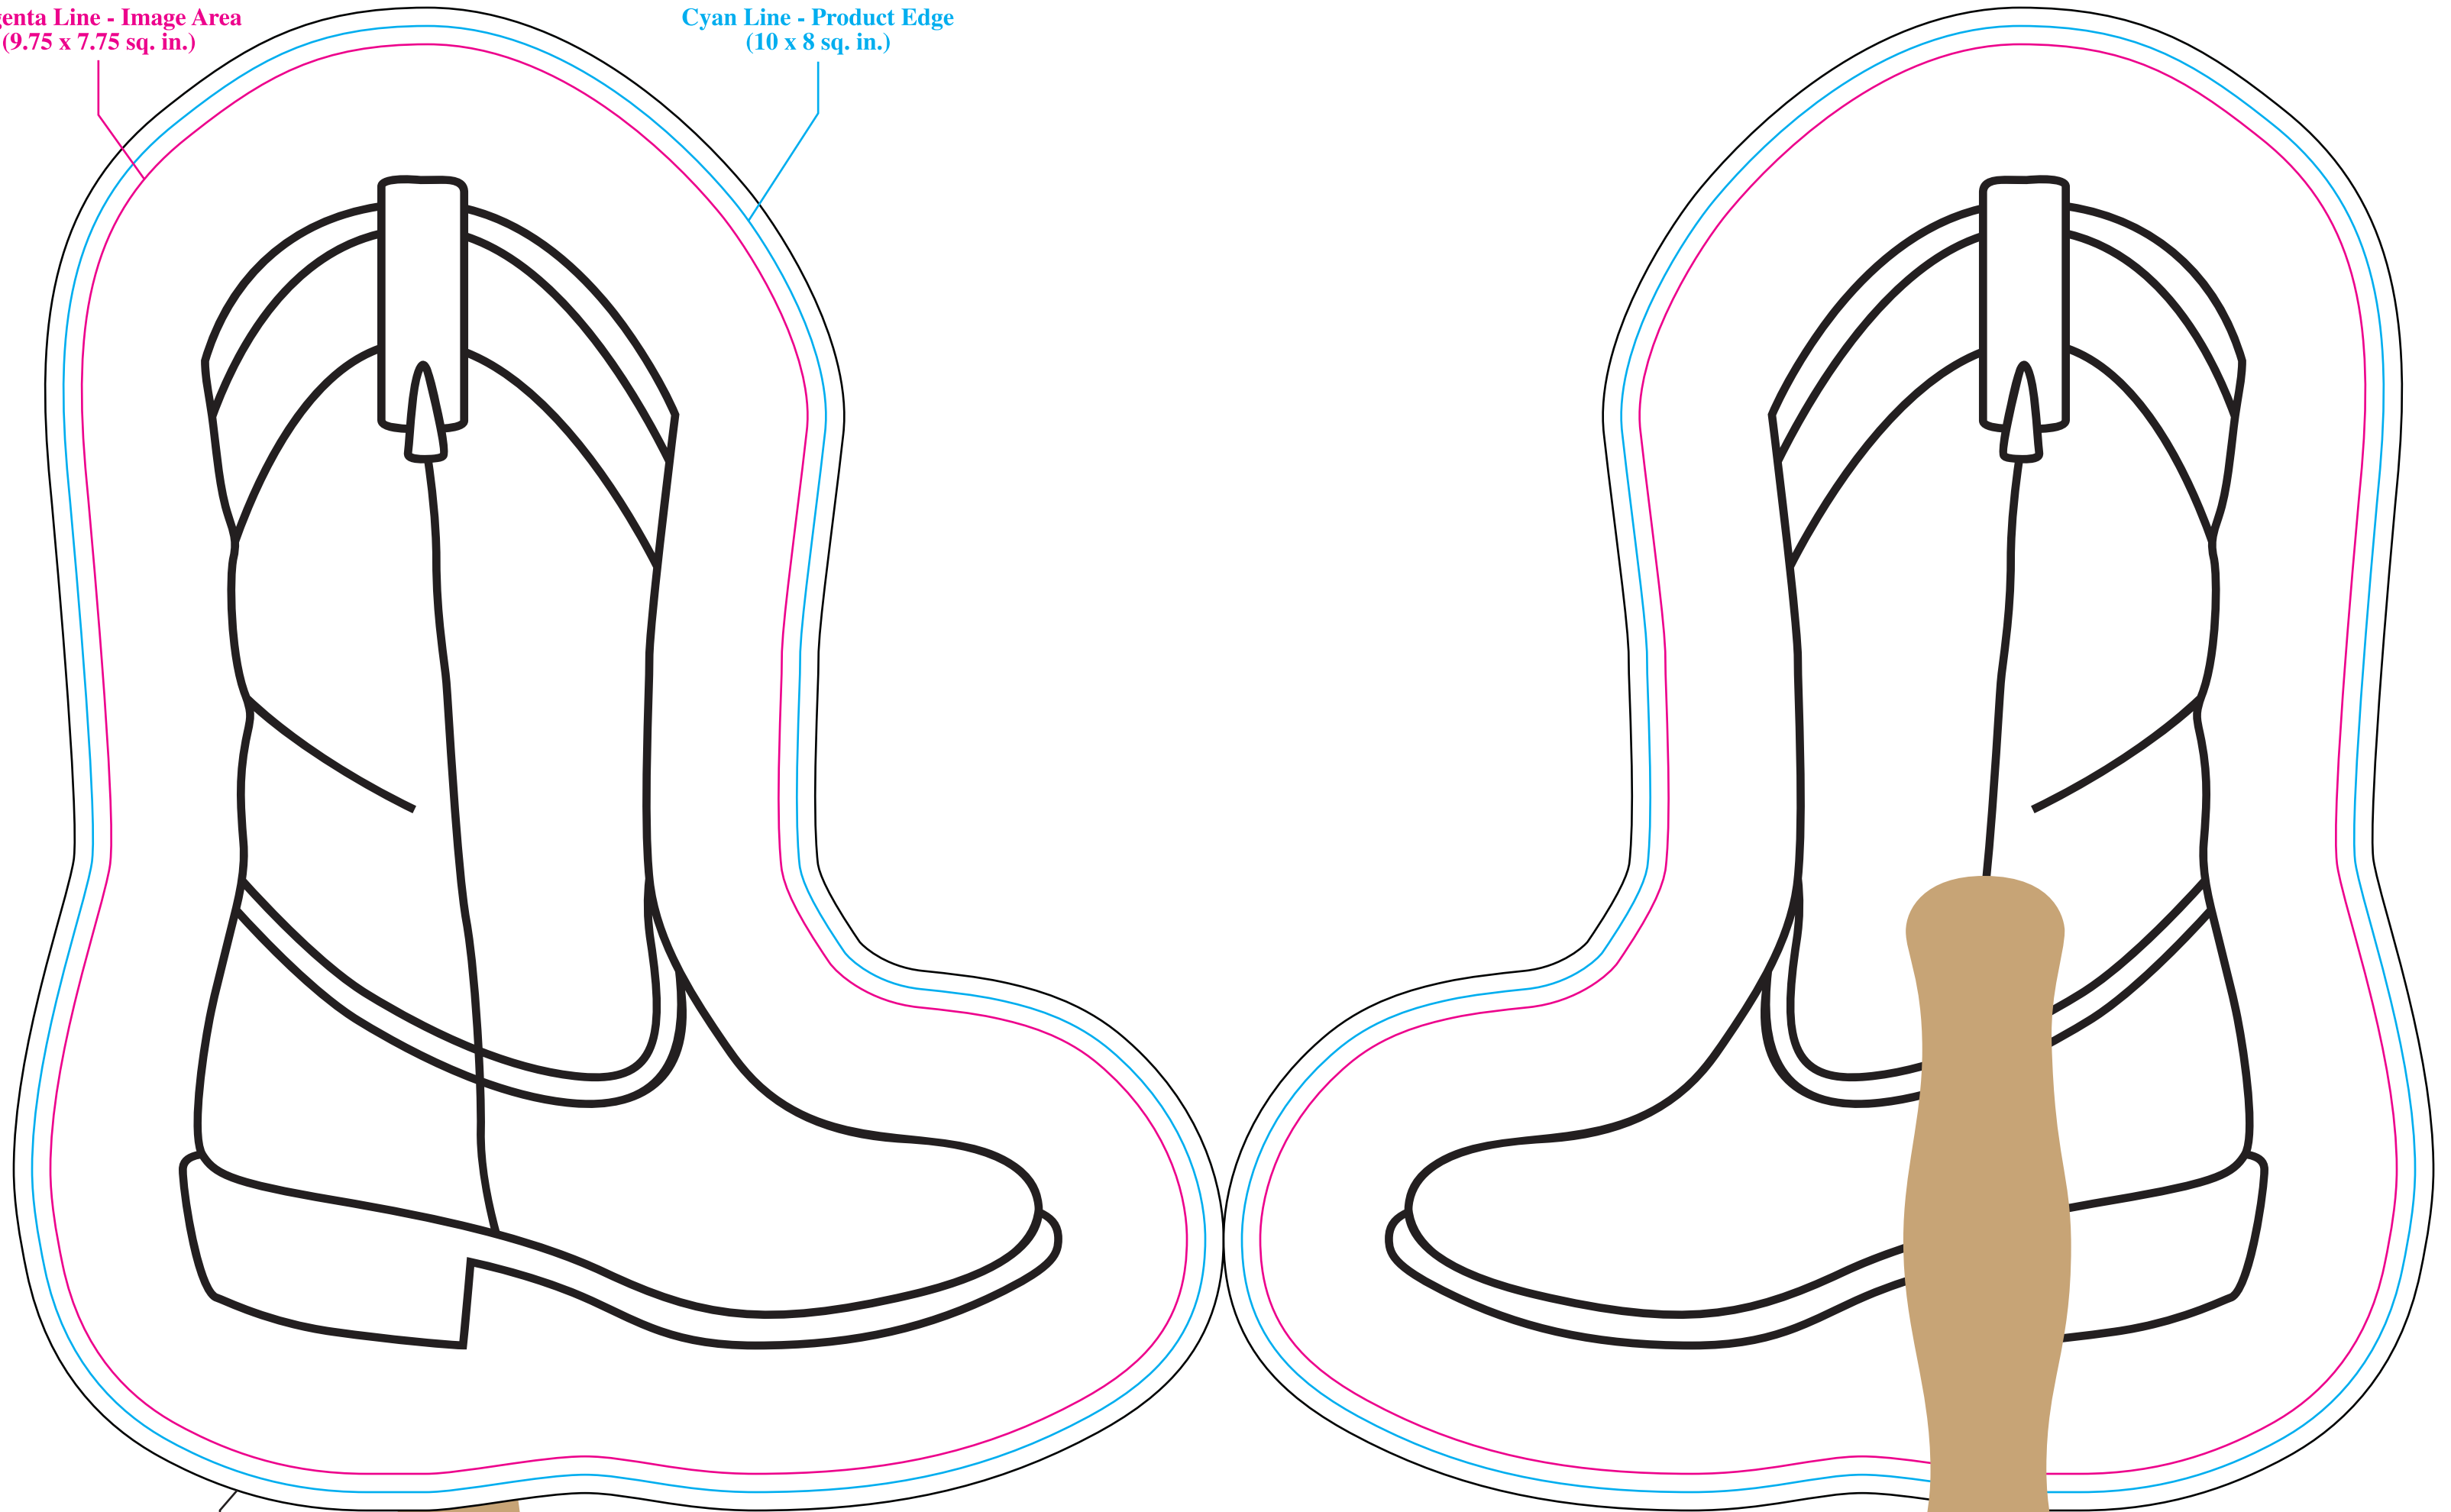

FRONT

BL-7935S Boot Fan - STICKLESS

BACK

Magenta Line - Image Area
(9.75 x 7.75 sq. in.)

Cyan Line - Product Edge
(10 x 8 sq. in.)

Black Line - Maximum Bleed
(10.25 x 8.25 sq. in)

**IF SANDWICH FAN
IGNORE STICK ON BACK**