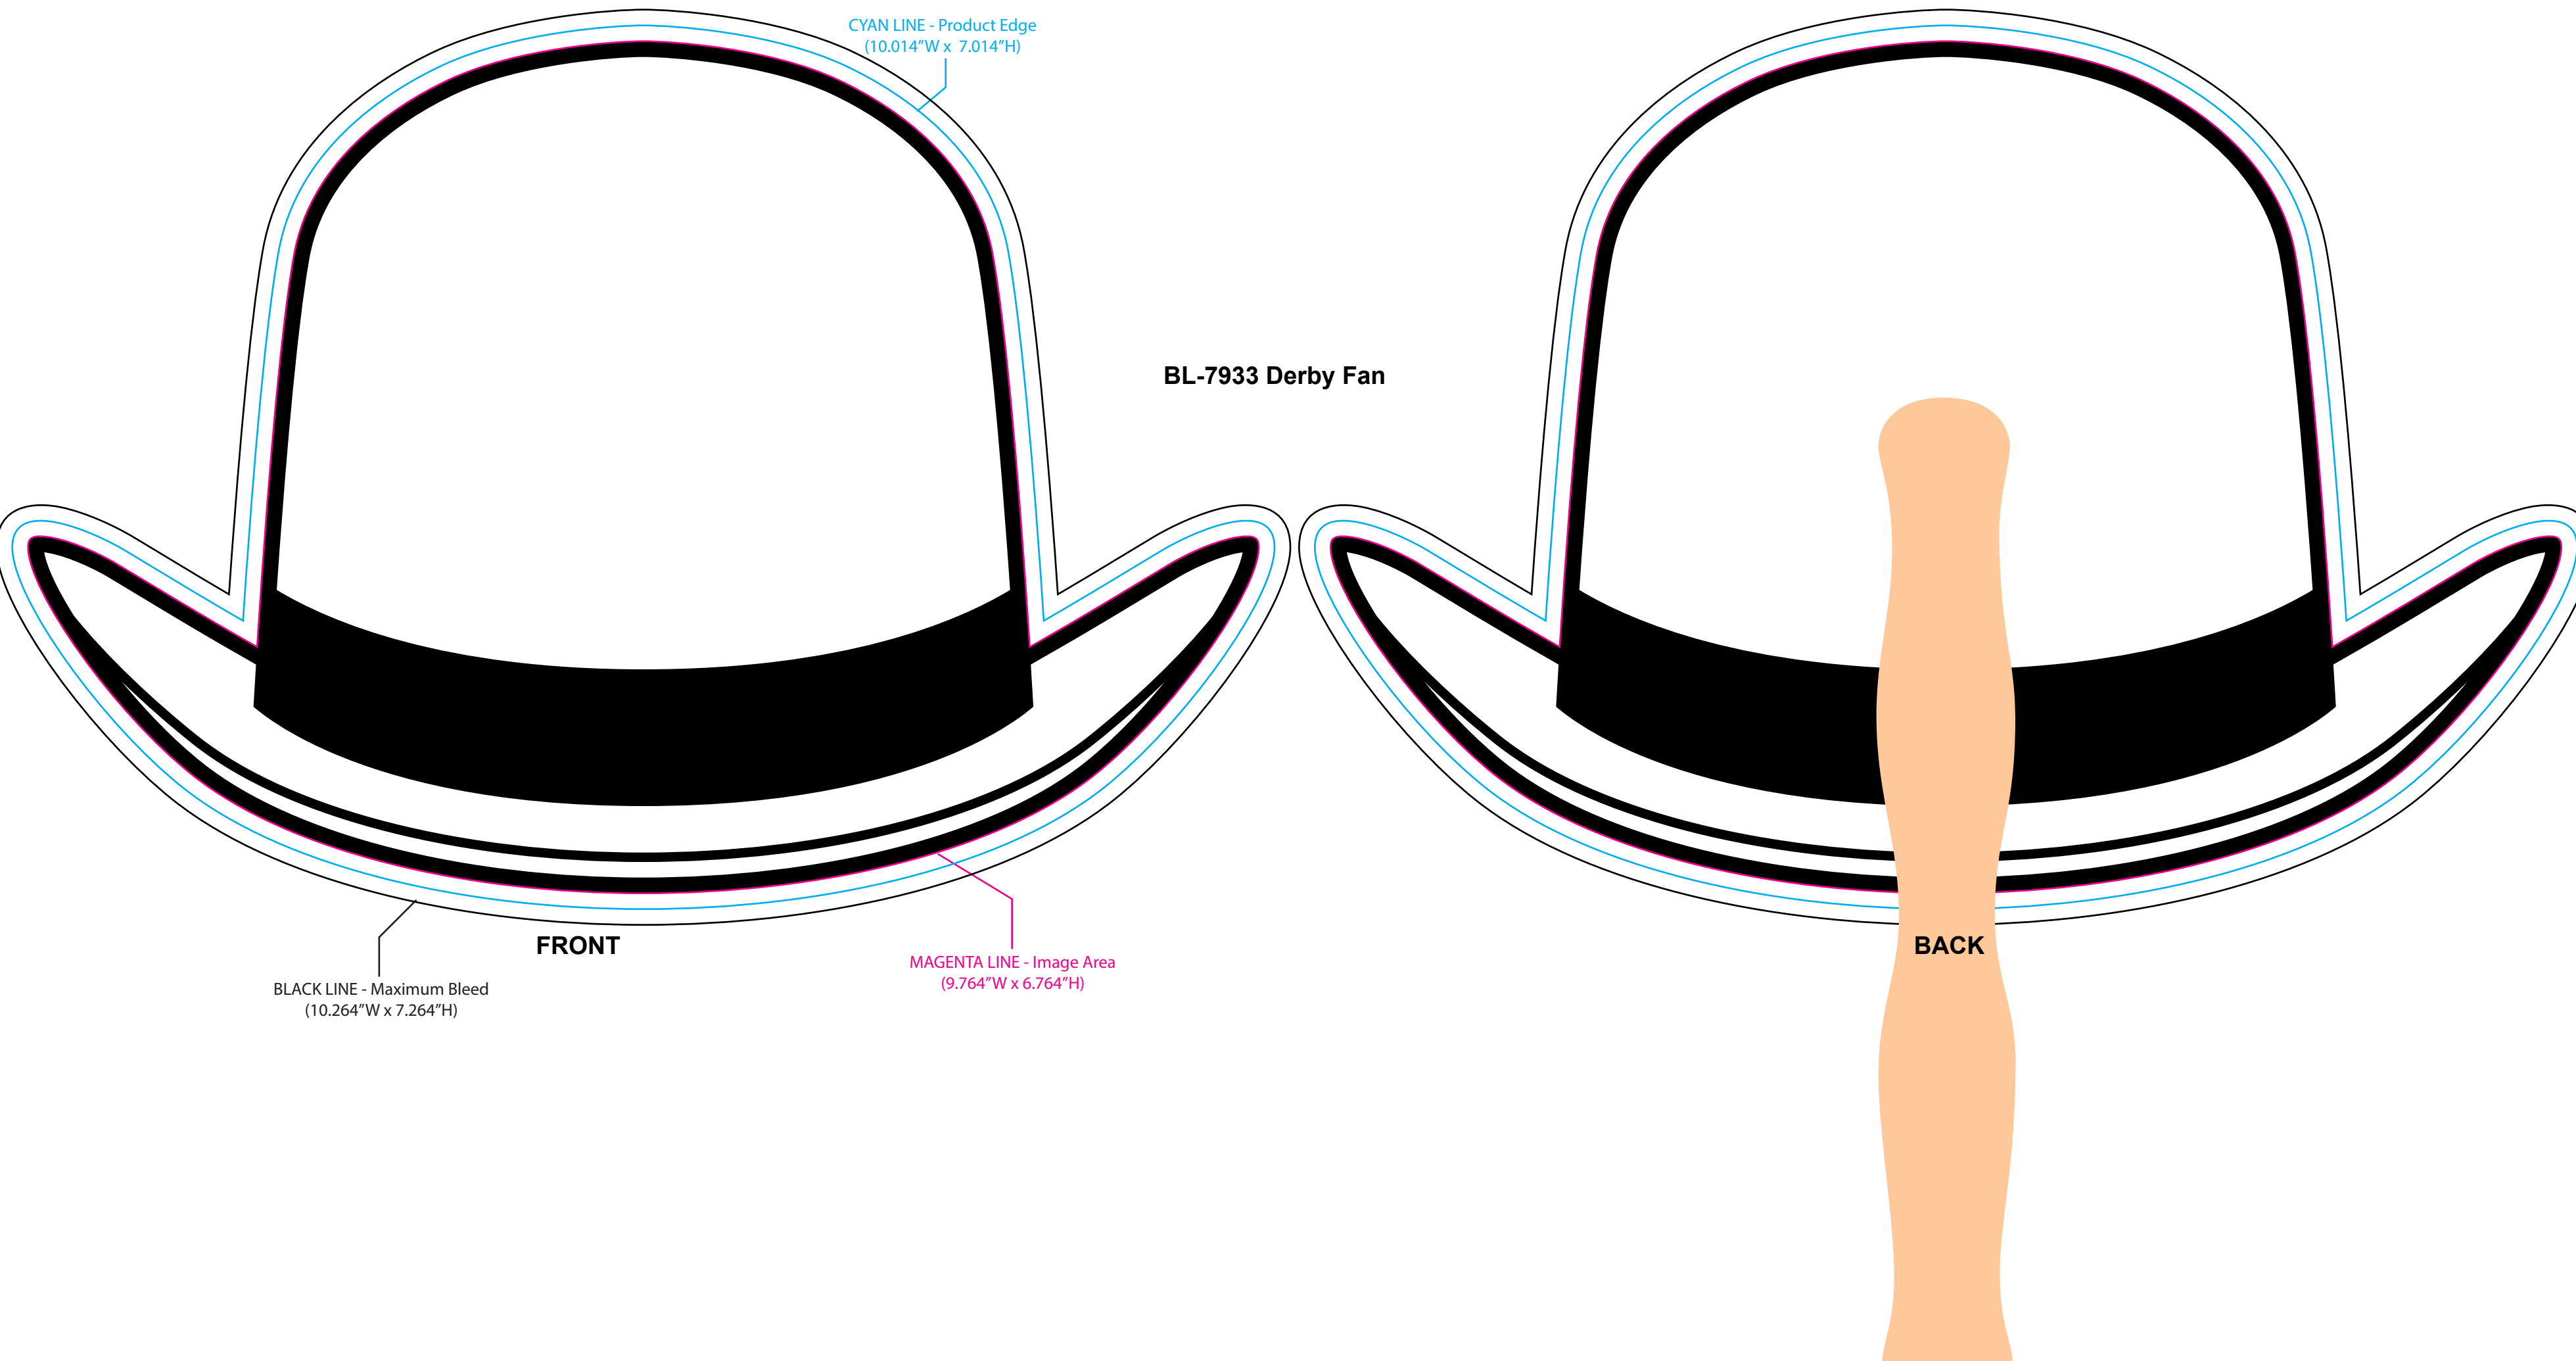

BL-7933 Derby Fan

CYAN LINE - Product Edge
(10.014"W x 7.014"H)

BLACK LINE - Maximum Bleed
(10.264"W x 7.264"H)

MAGENTA LINE - Image Area
(9.764"W x 6.764"H)

FRONT

BACK