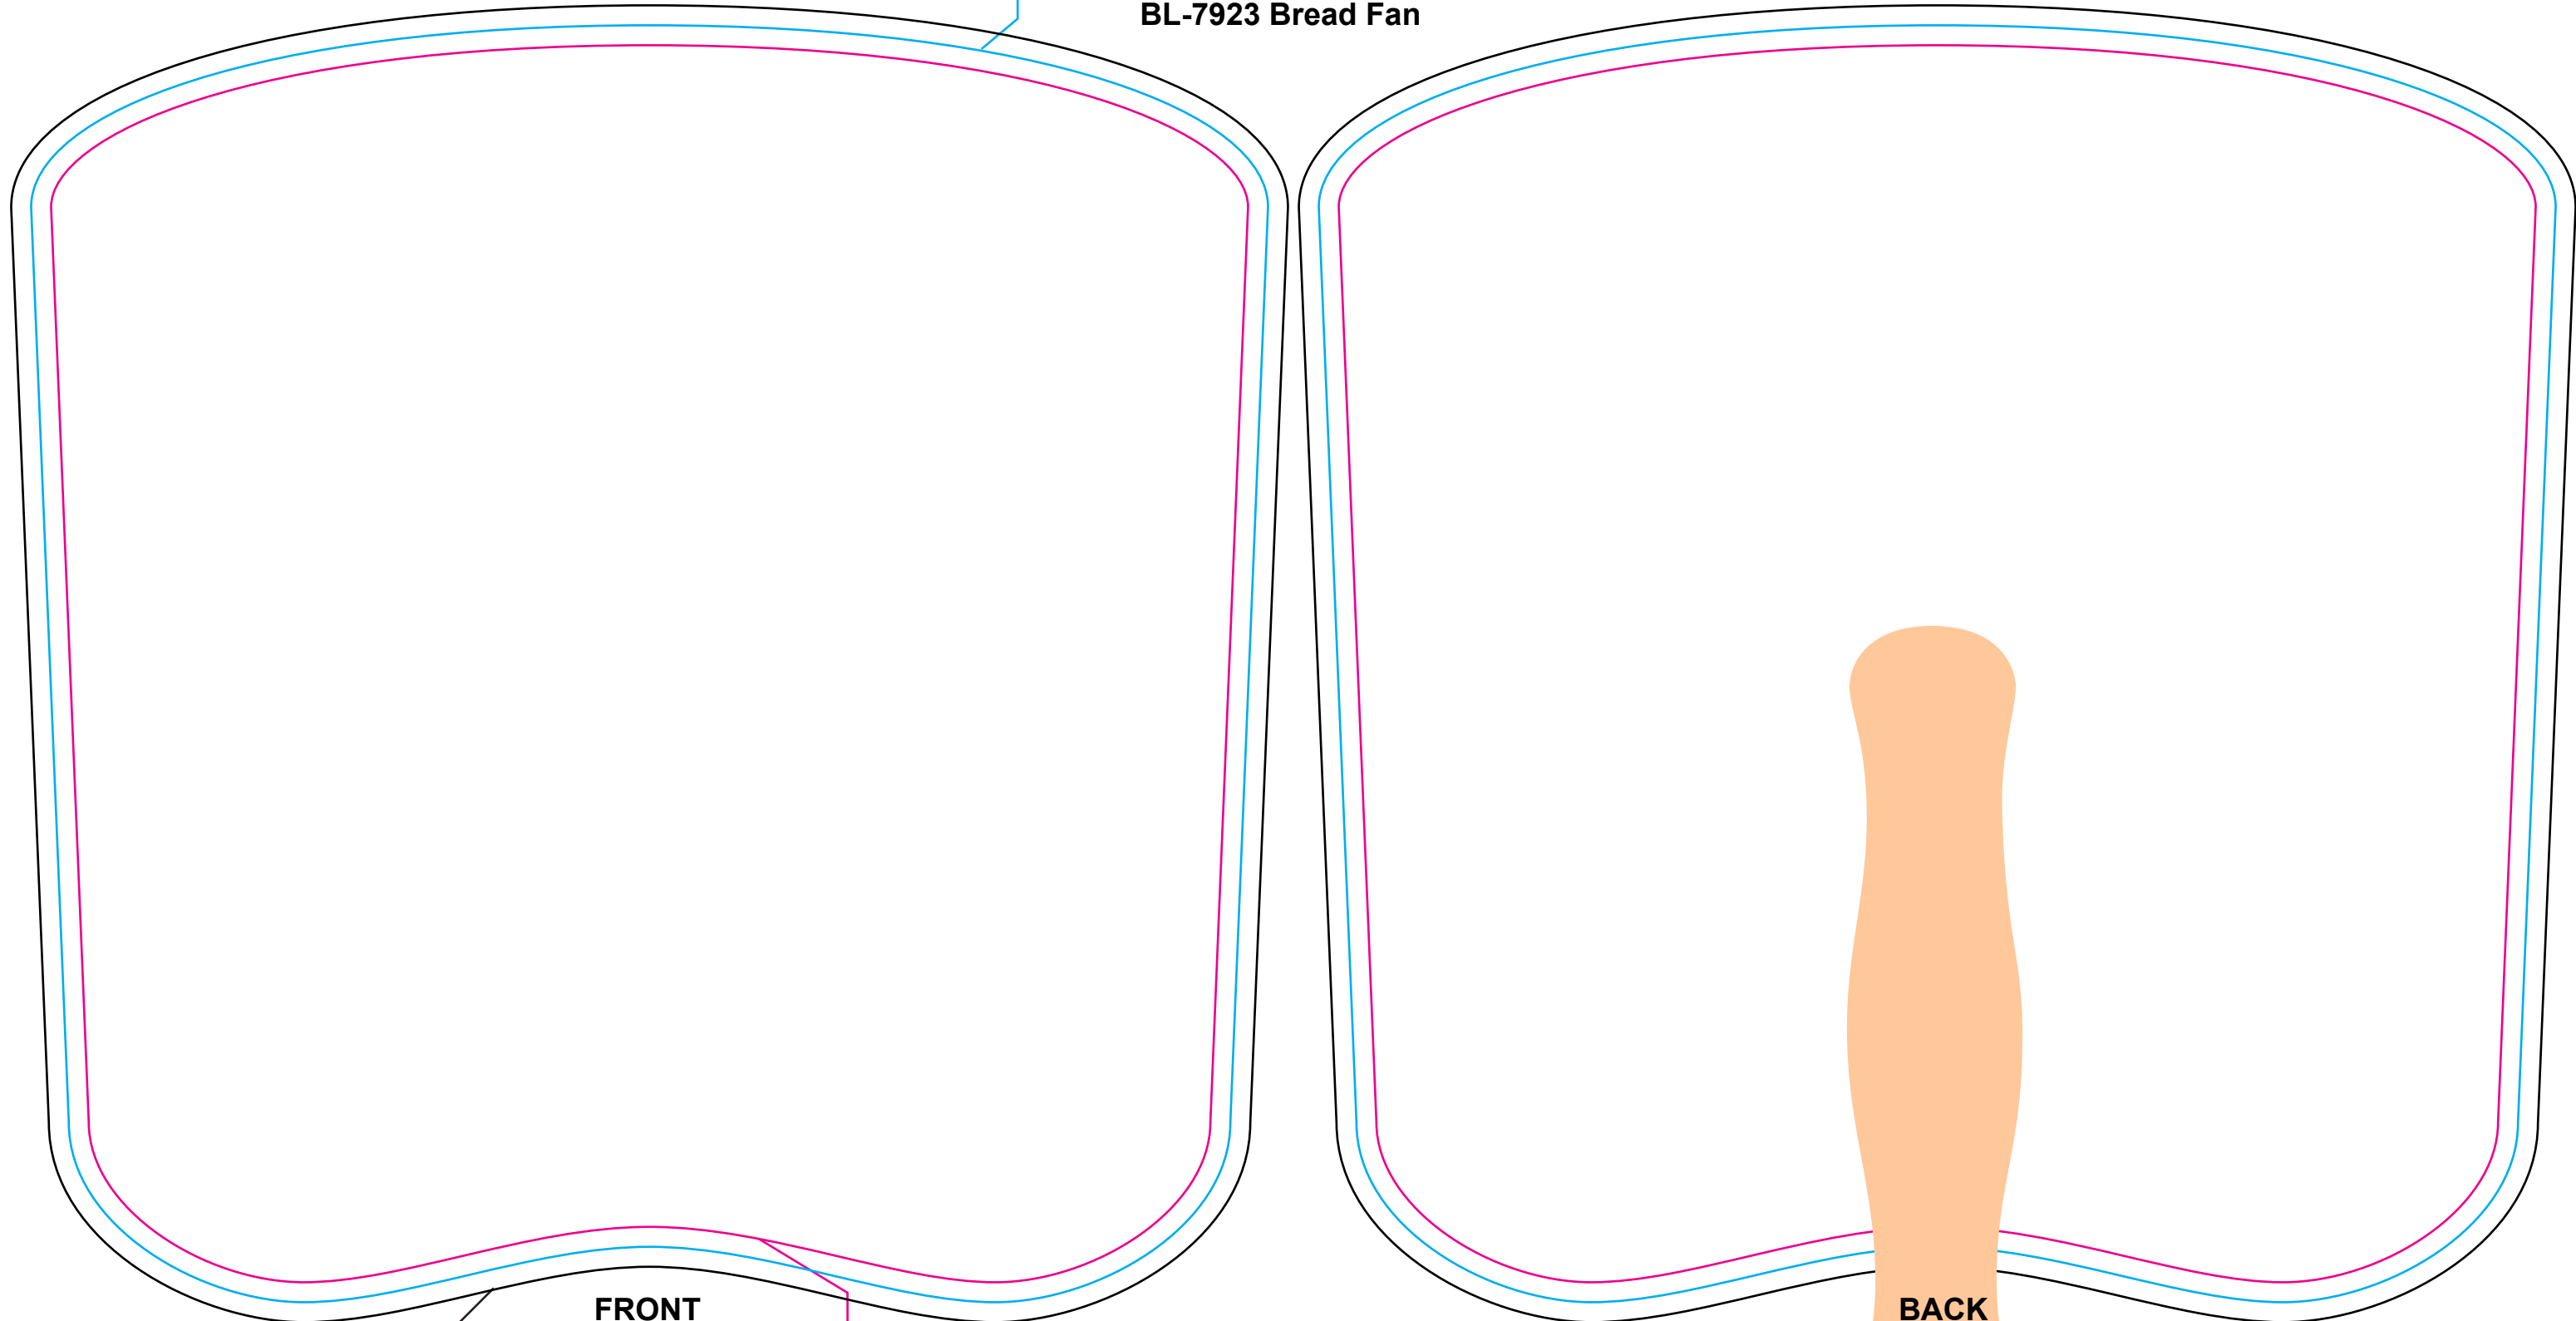

BL-7923 Bread Fan

CYAN LINE - Product Edge
(7.764"W x 8.014"H)

FRONT

BACK

BLACK LINE - Maximum Bleed
(8.014"W x 8.264"H)

MAGENTA LINE - Image Area
(7.514"W x 7.764"H)