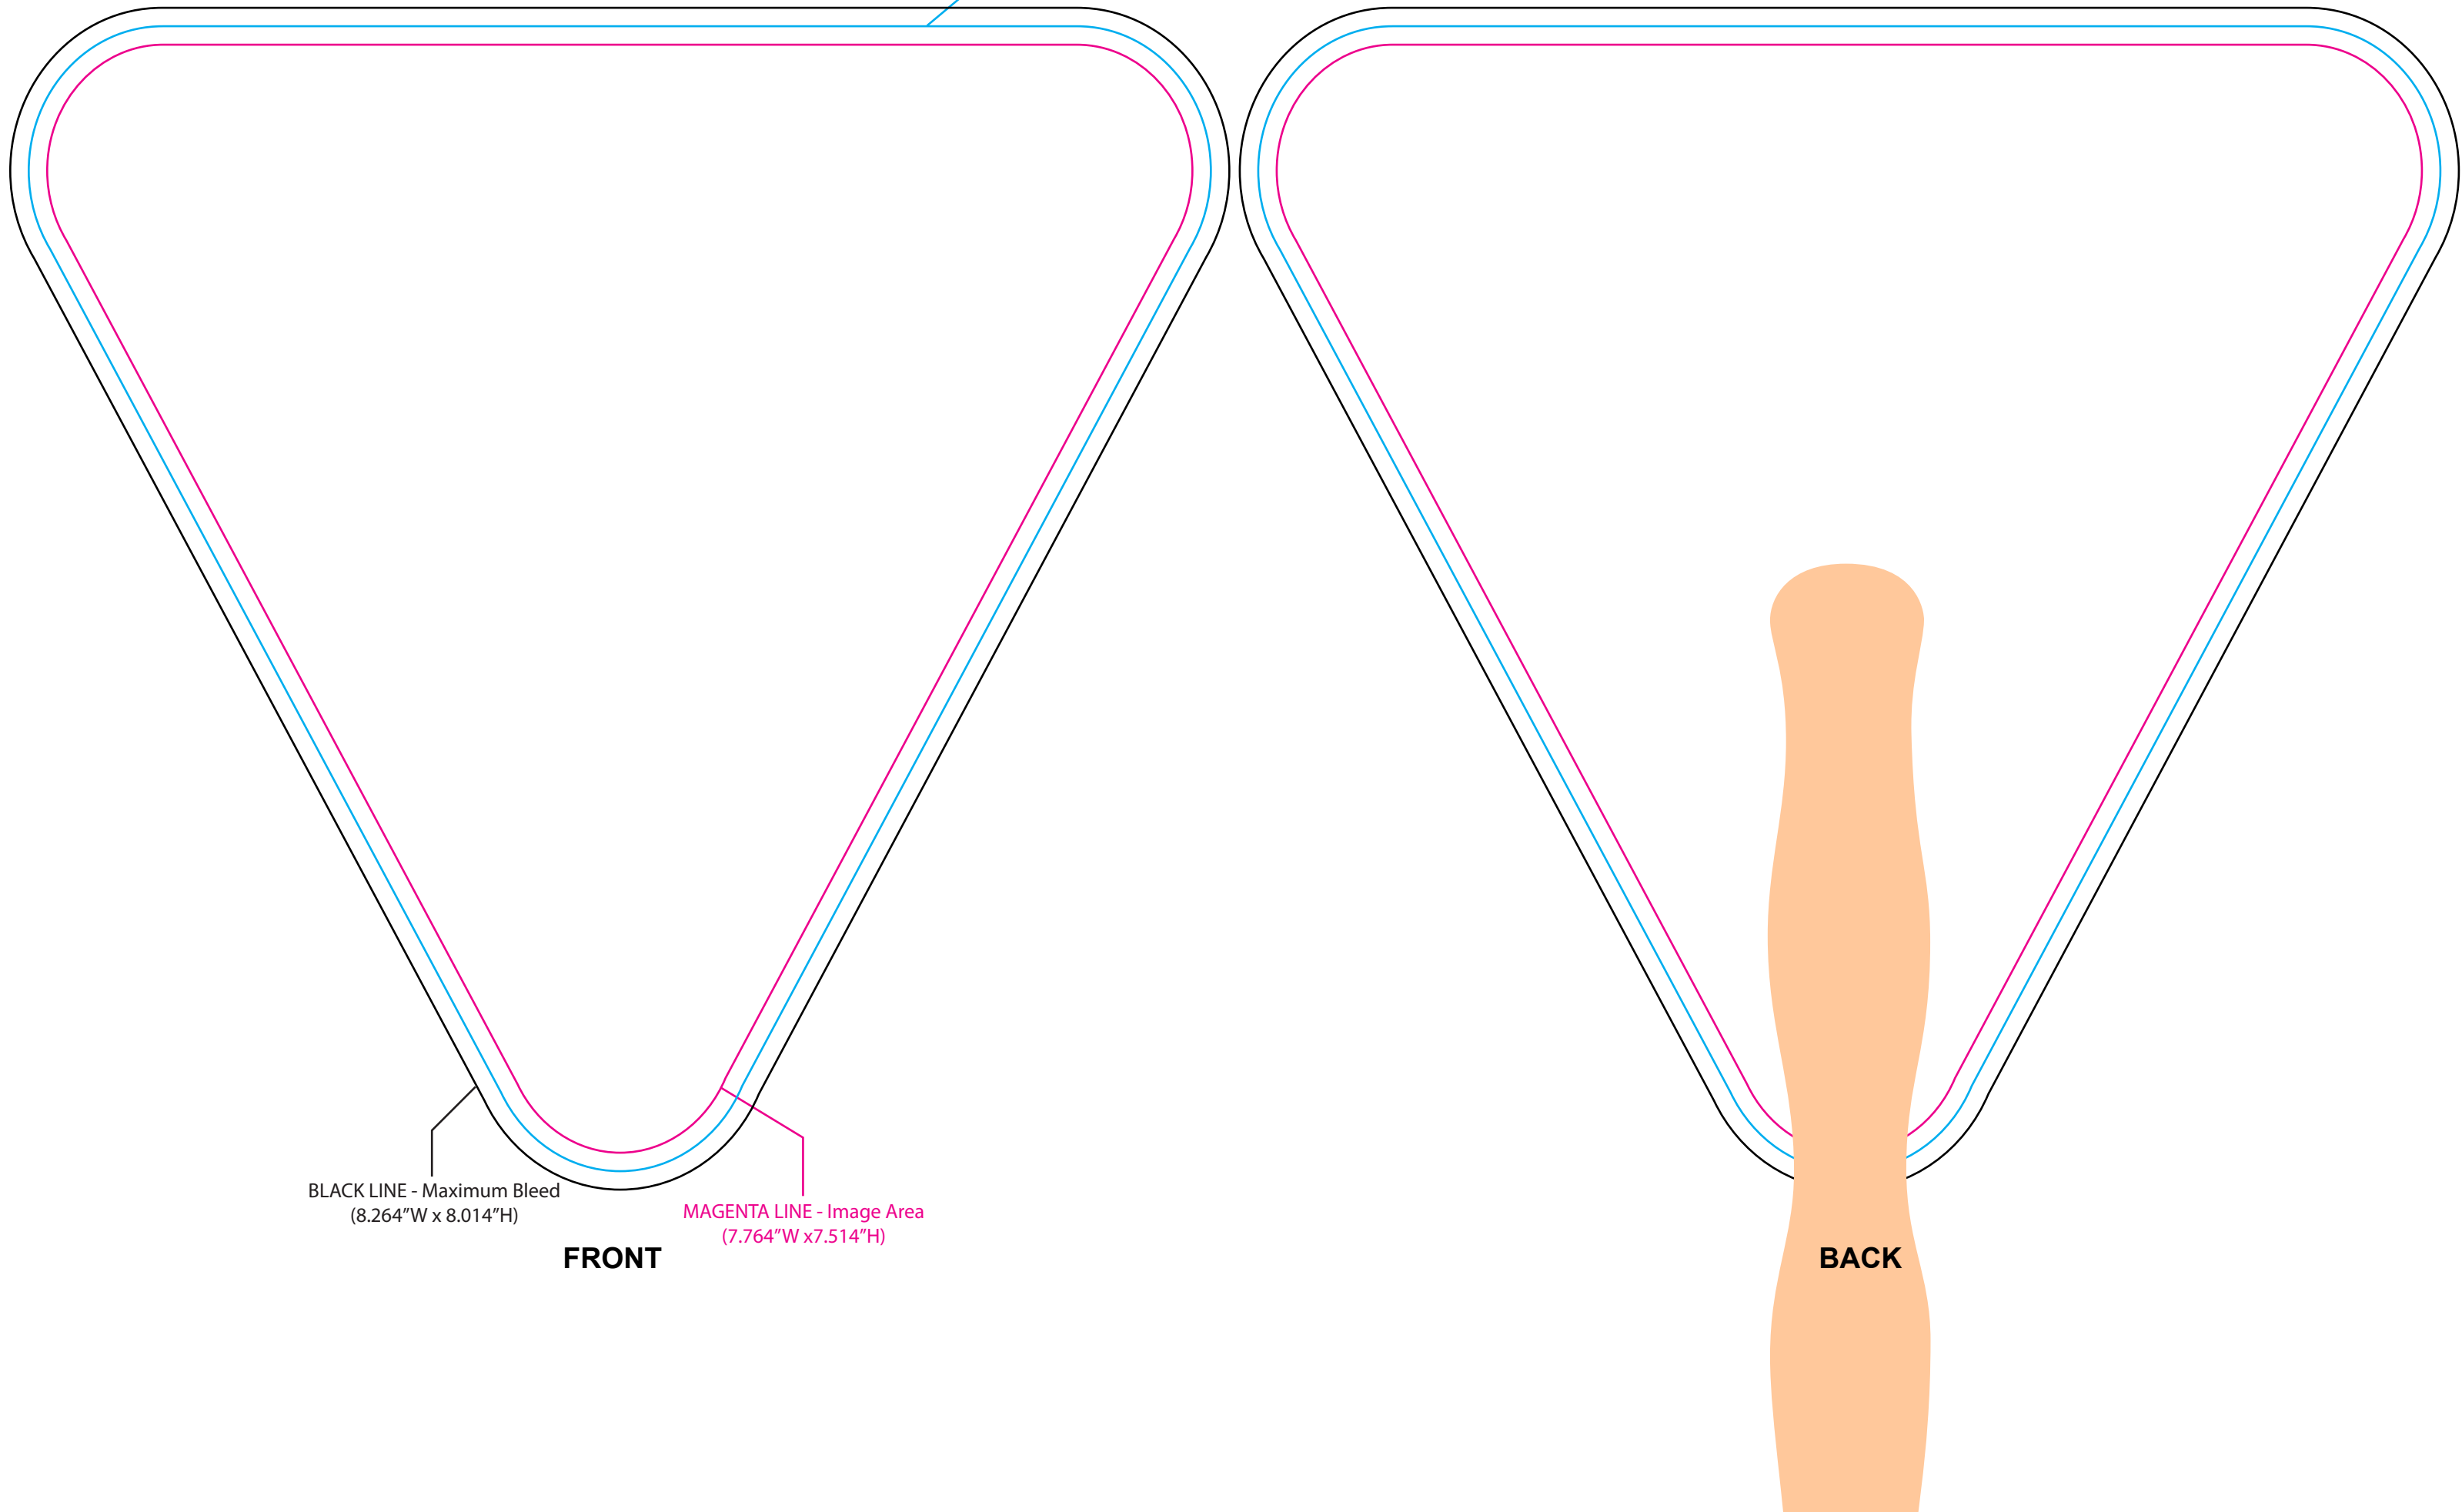

BL-7922 Triangle Fan

CYAN LINE - Product Edge
(8.014"W x 7.764"H)

BLACK LINE - Maximum Bleed
(8.264"W x 8.014"H)

MAGENTA LINE - Image Area
(7.764"W x 7.514"H)

FRONT

BACK