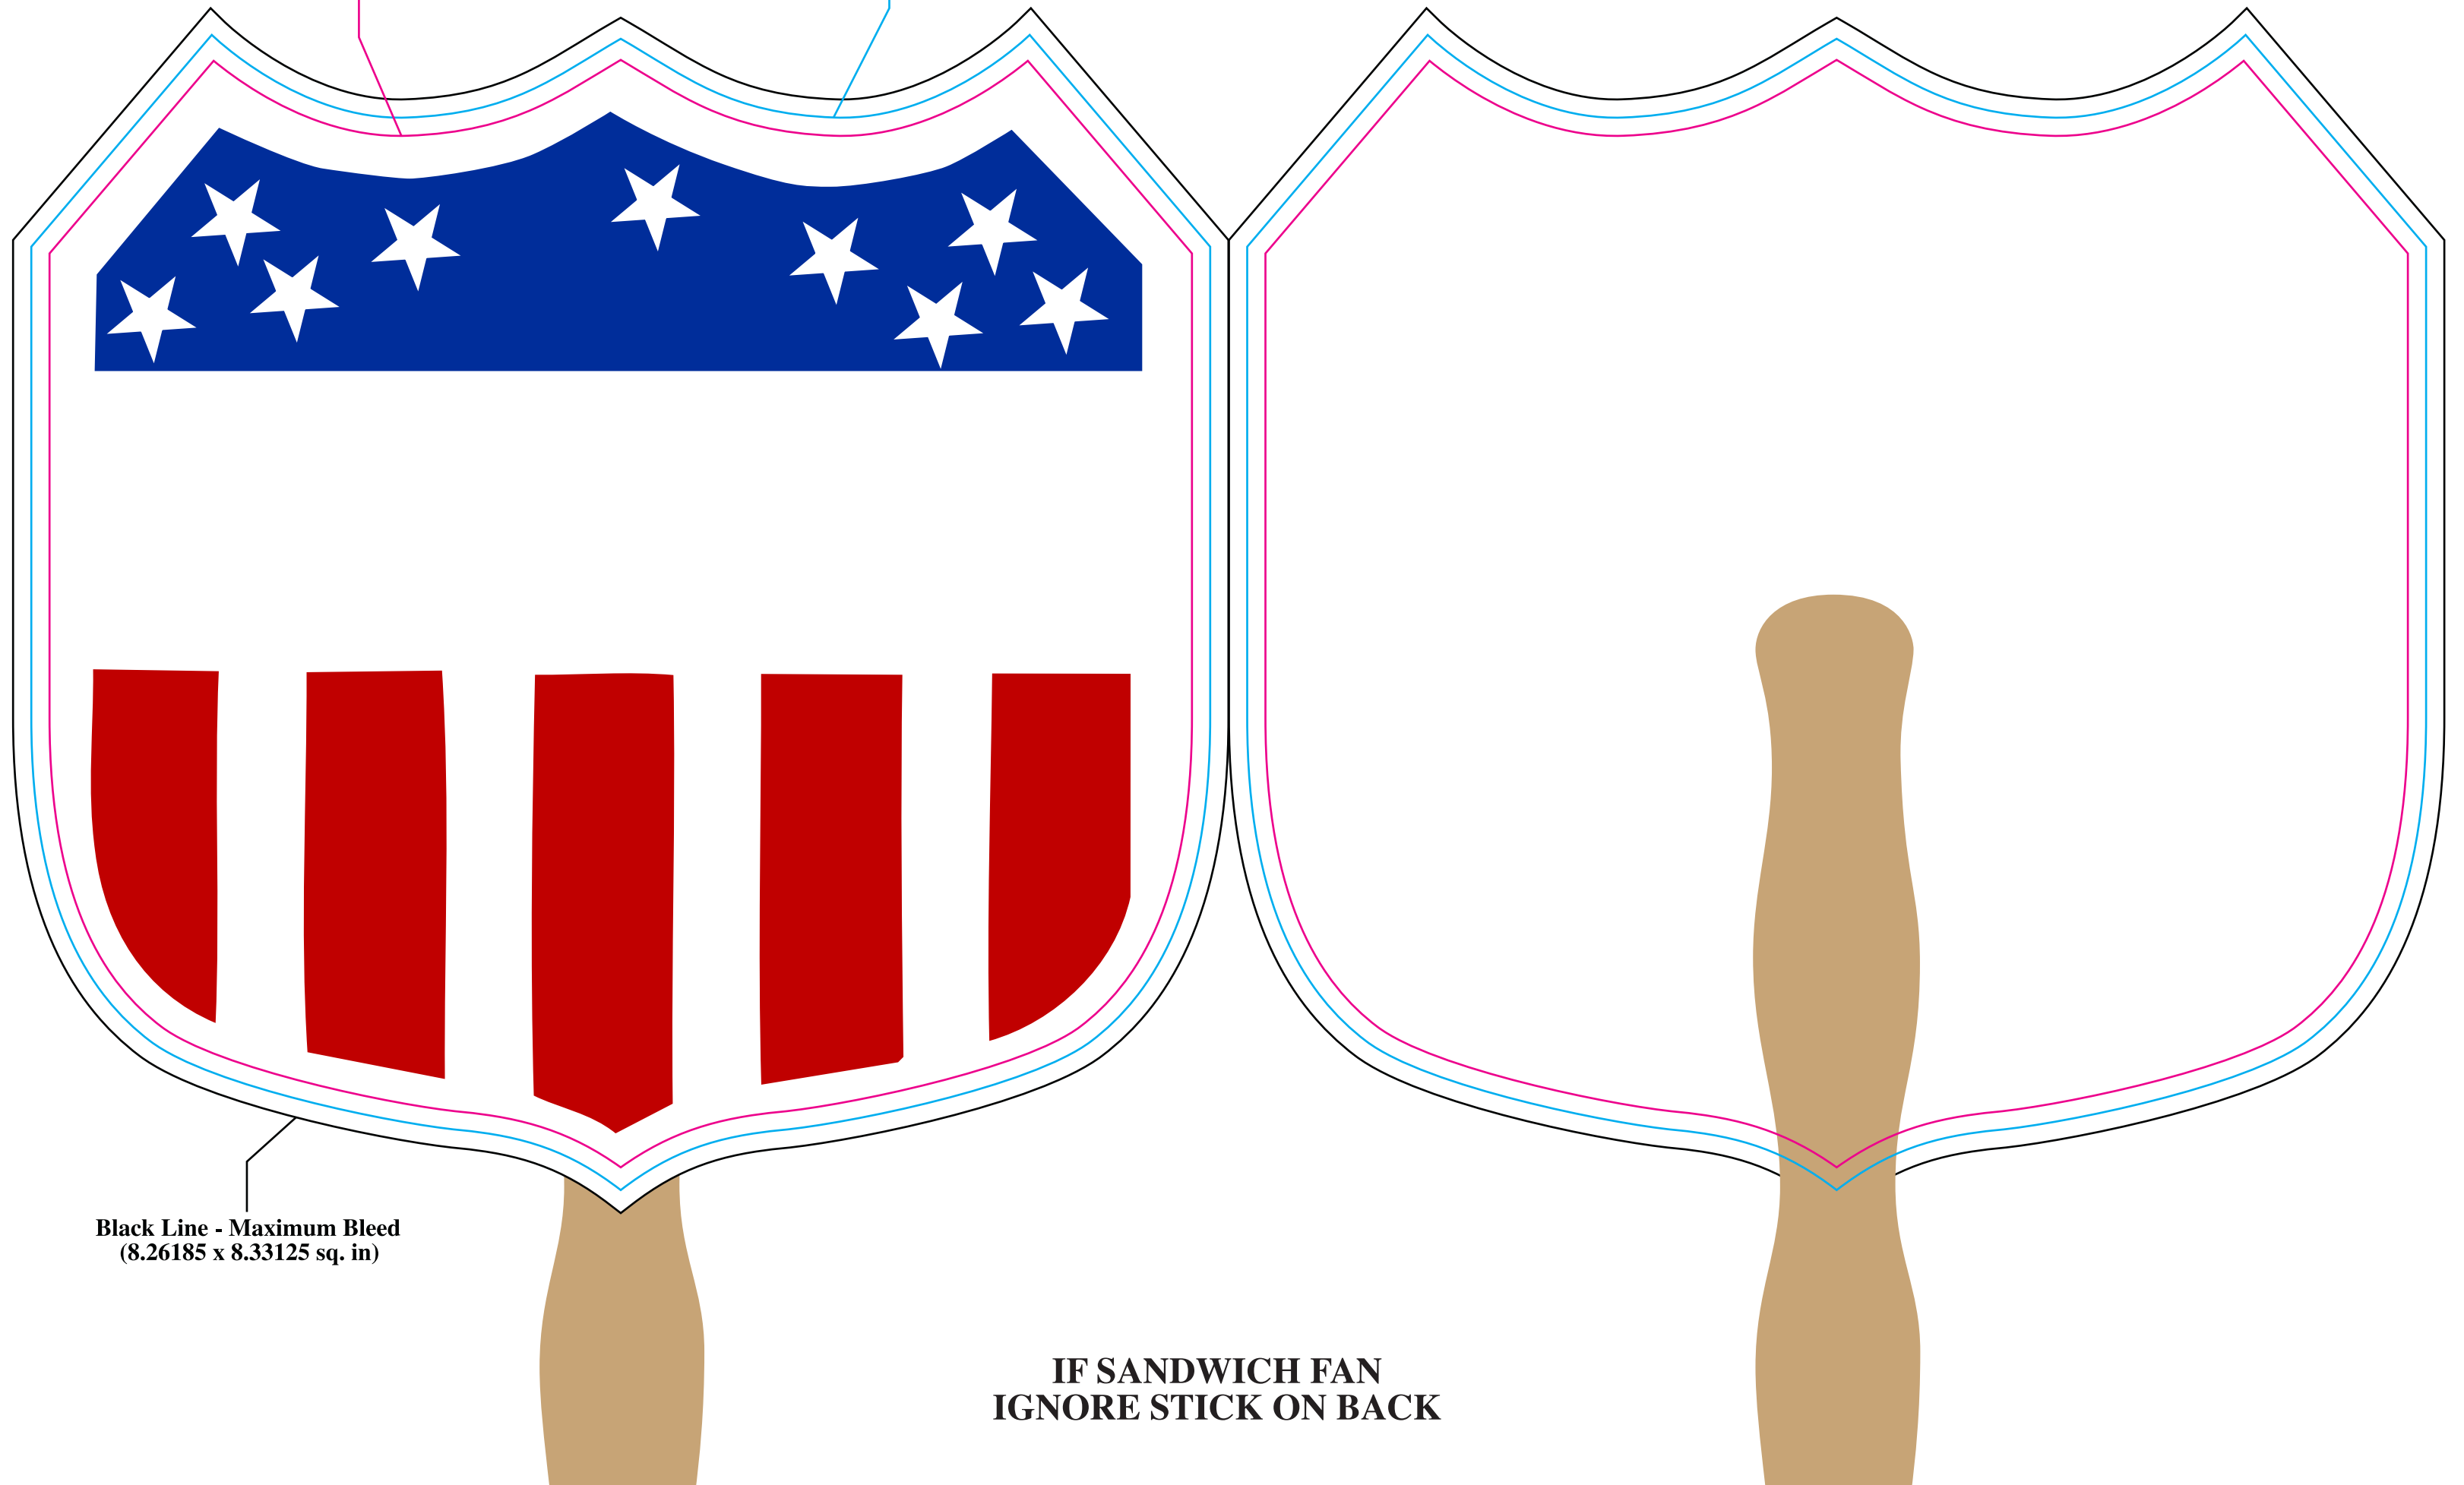

FRONT

BL-7915R Shield Fan - RECYCLED

BACK

Magenta Line - Image Area
(7.59365 x 7.83125 sq. in.)

Cyan Line - Product Edge
(7.92075 x 8.08125 sq. in.)

Black Line - Maximum Bleed
(8.26185 x 8.33125 sq. in)

**IF SANDWICH FAN
IGNORE STICK ON BACK**