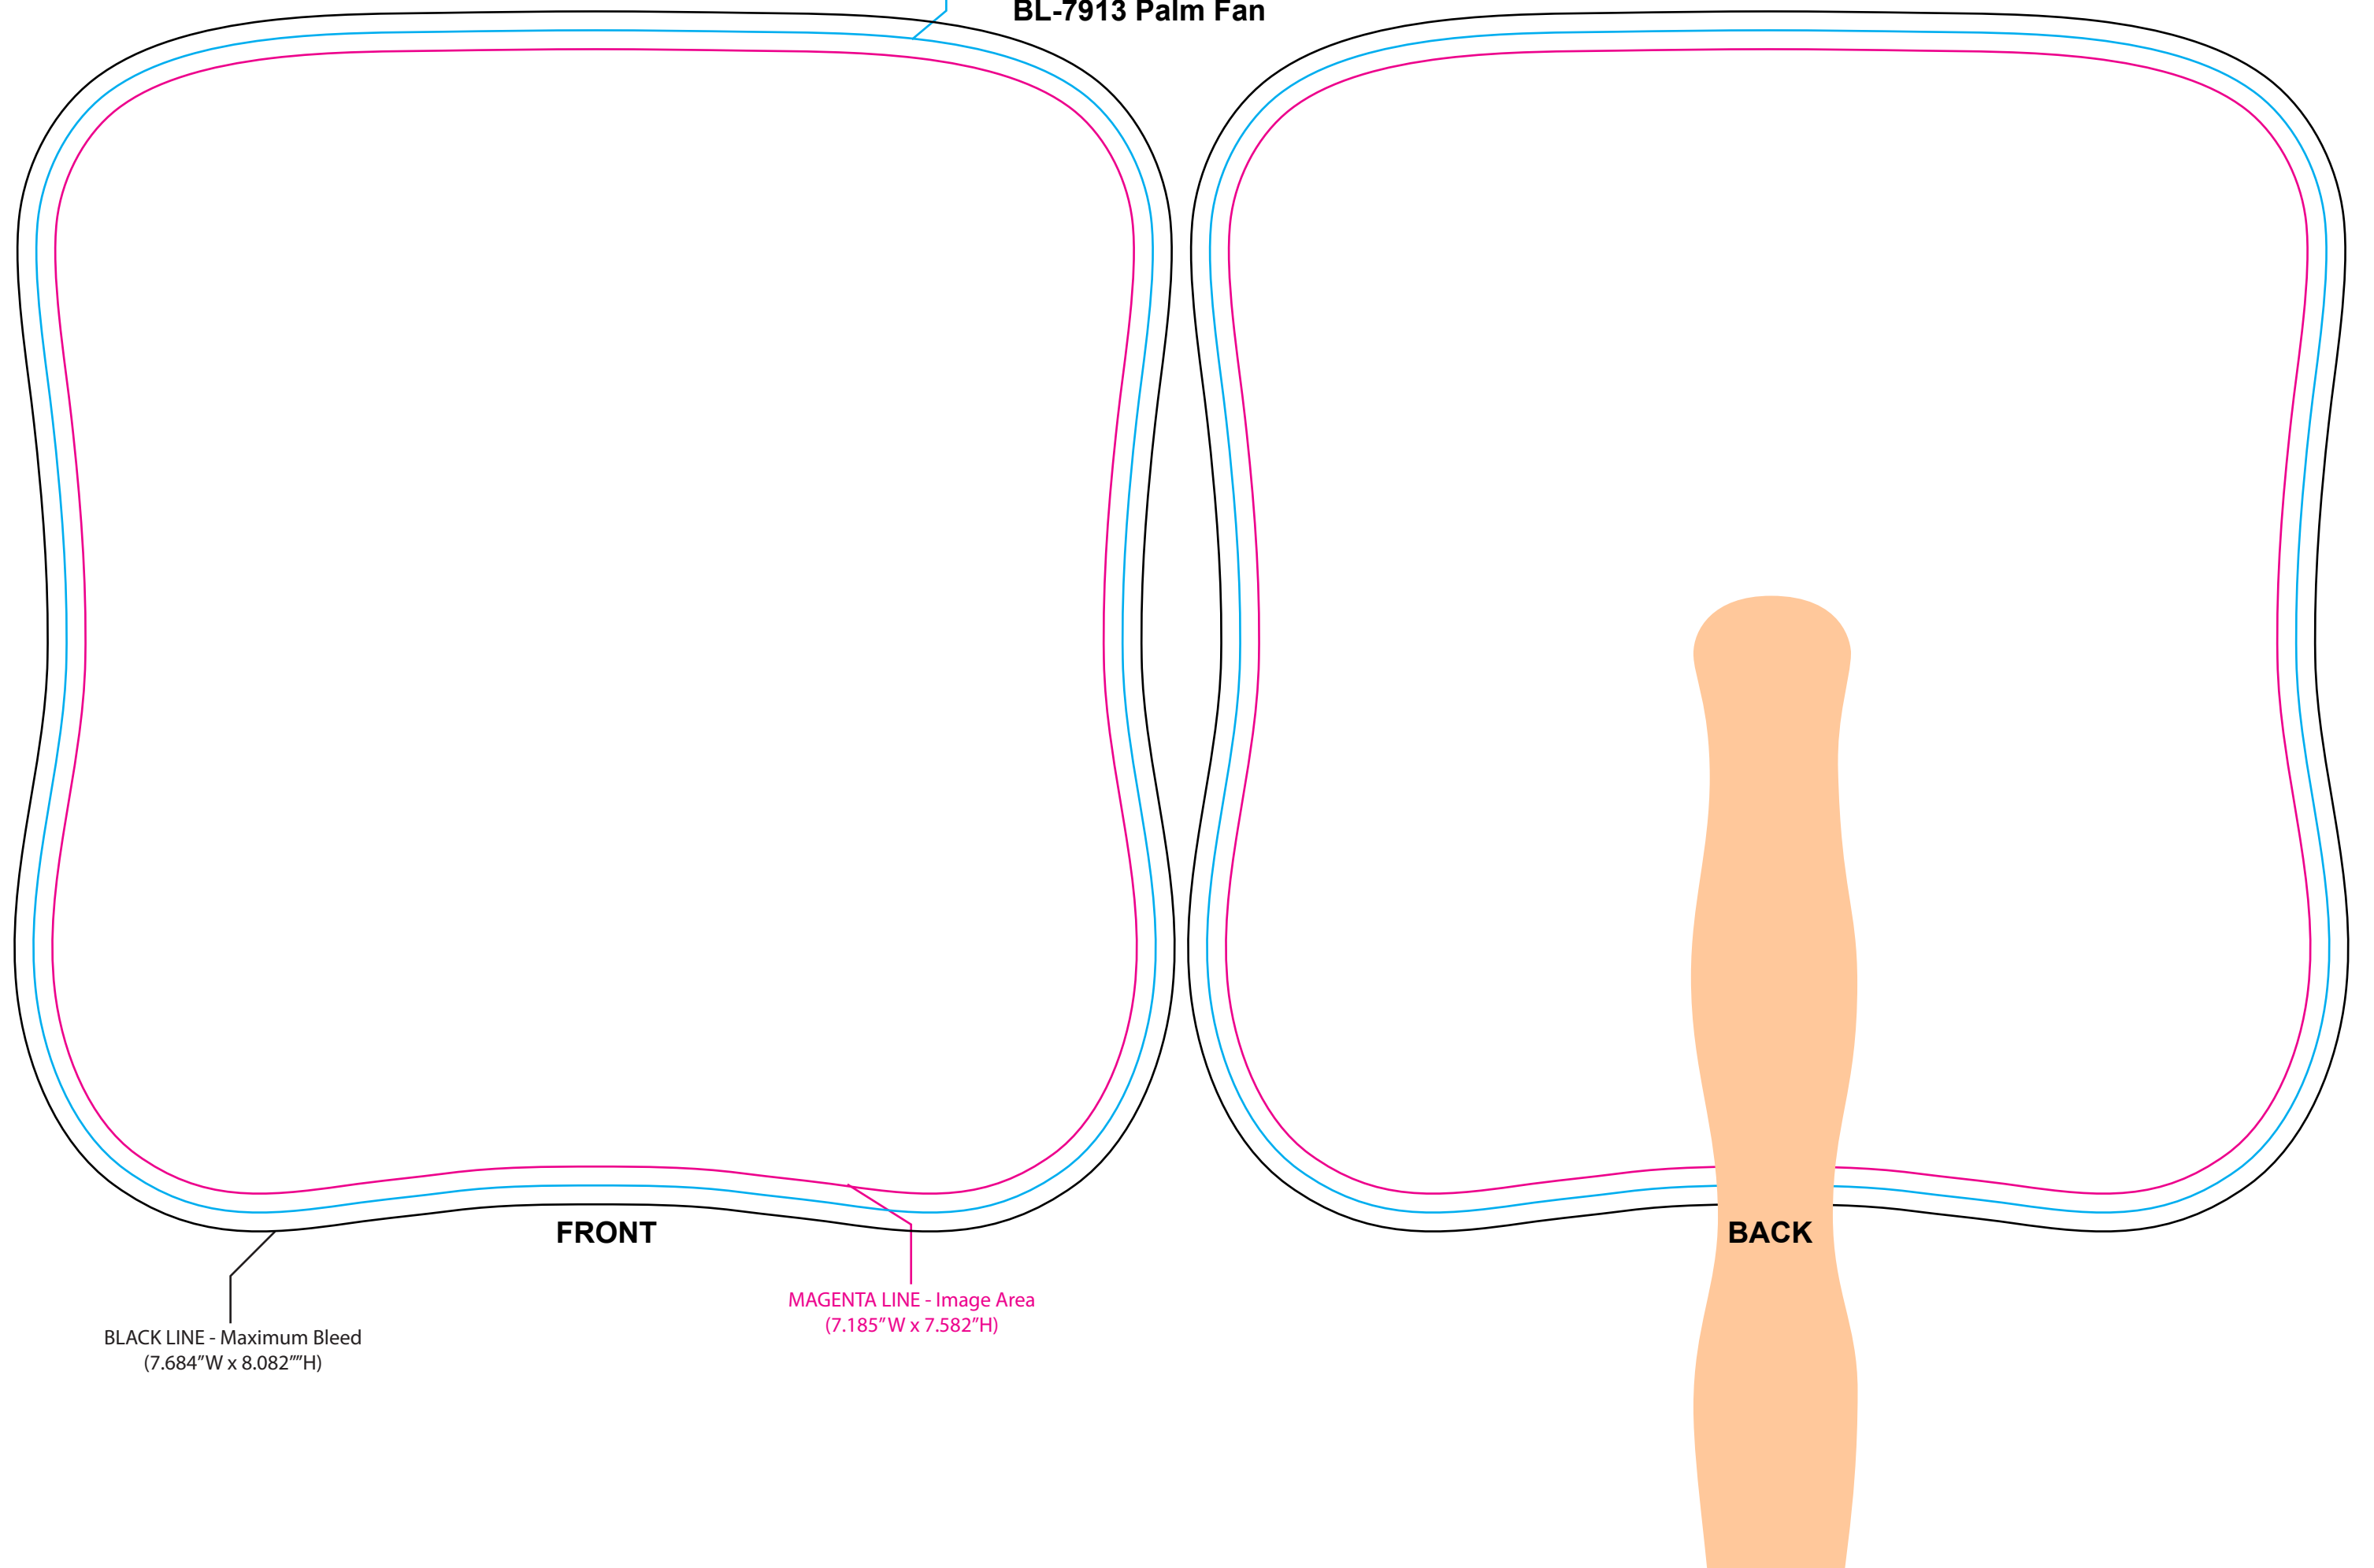

CYAN LINE - Product Edge
(7.435"W x 7.832"H)

BL-7913 Palm Fan

BLACK LINE - Maximum Bleed
(7.684"W x 8.082"H)

FRONT

MAGENTA LINE - Image Area
(7.185"W x 7.582"H)

BACK