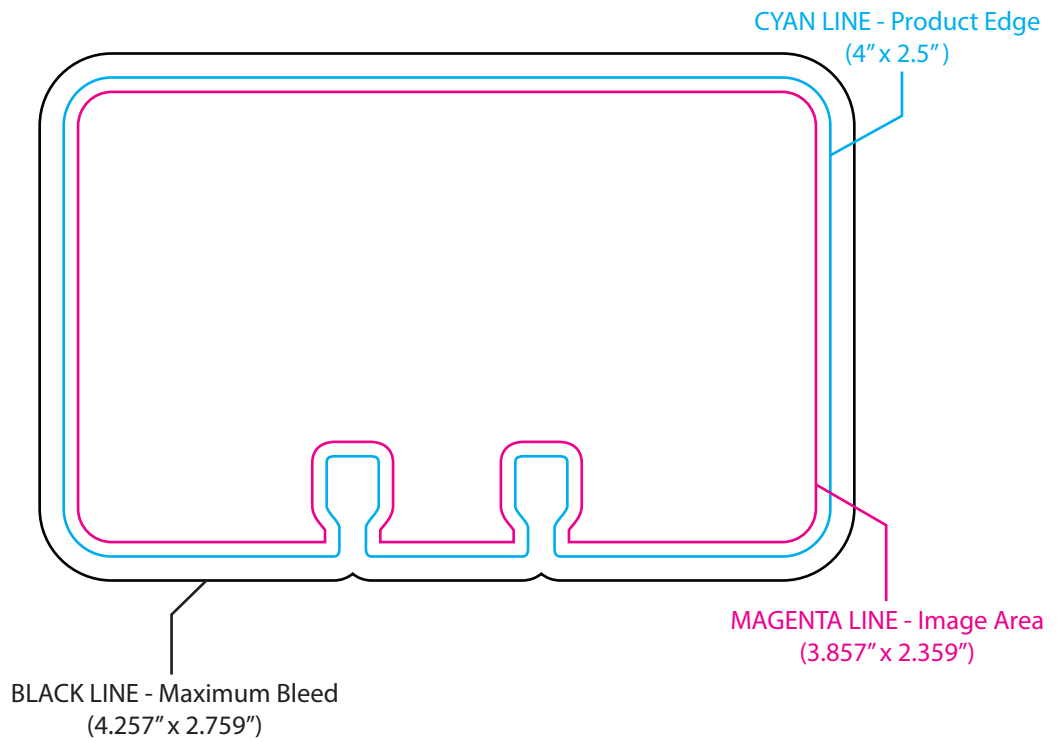

BL-7850F 4" x 2.5" Full Tab Rotary Cards

000000