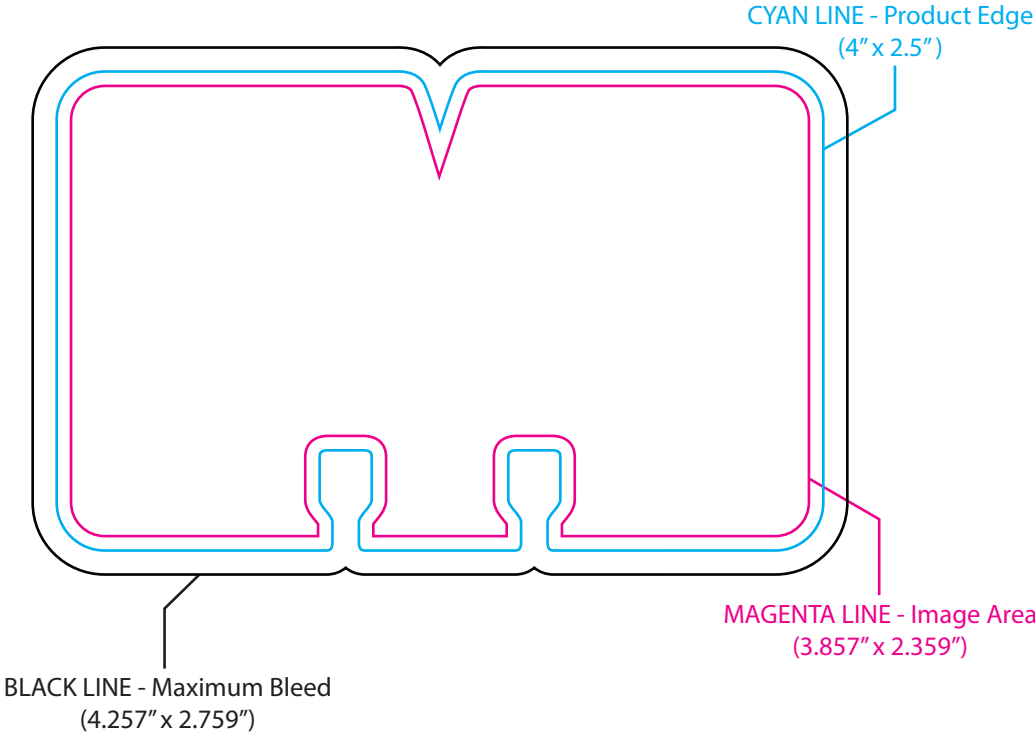

BL-7850D 4" x 2.5" Double Tab Rotary Cards

000000