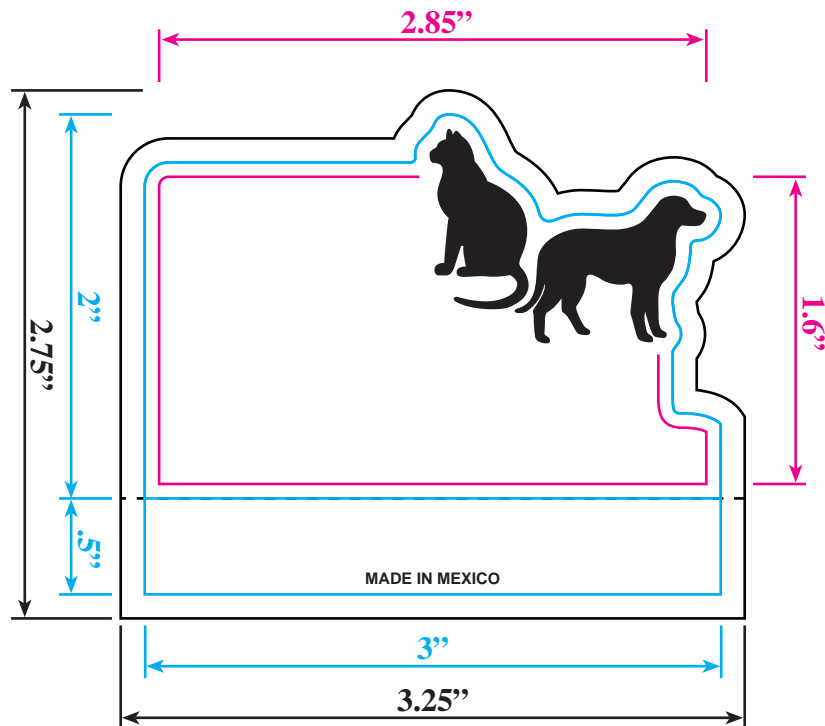

BL-6313 - CAT AND DOG - Stick'em - FOR CALENDAR PADS - (2.5 x 3)

**CALENDAR PAD IS PLACED ON DOTTED LINE
CALENDAR PAD = 2.25" x 3"**

**CYAN LINE = DIE CUT
MAGENTA LINE = IMAGE AREA
BLACK LINE = BLEED AREA**