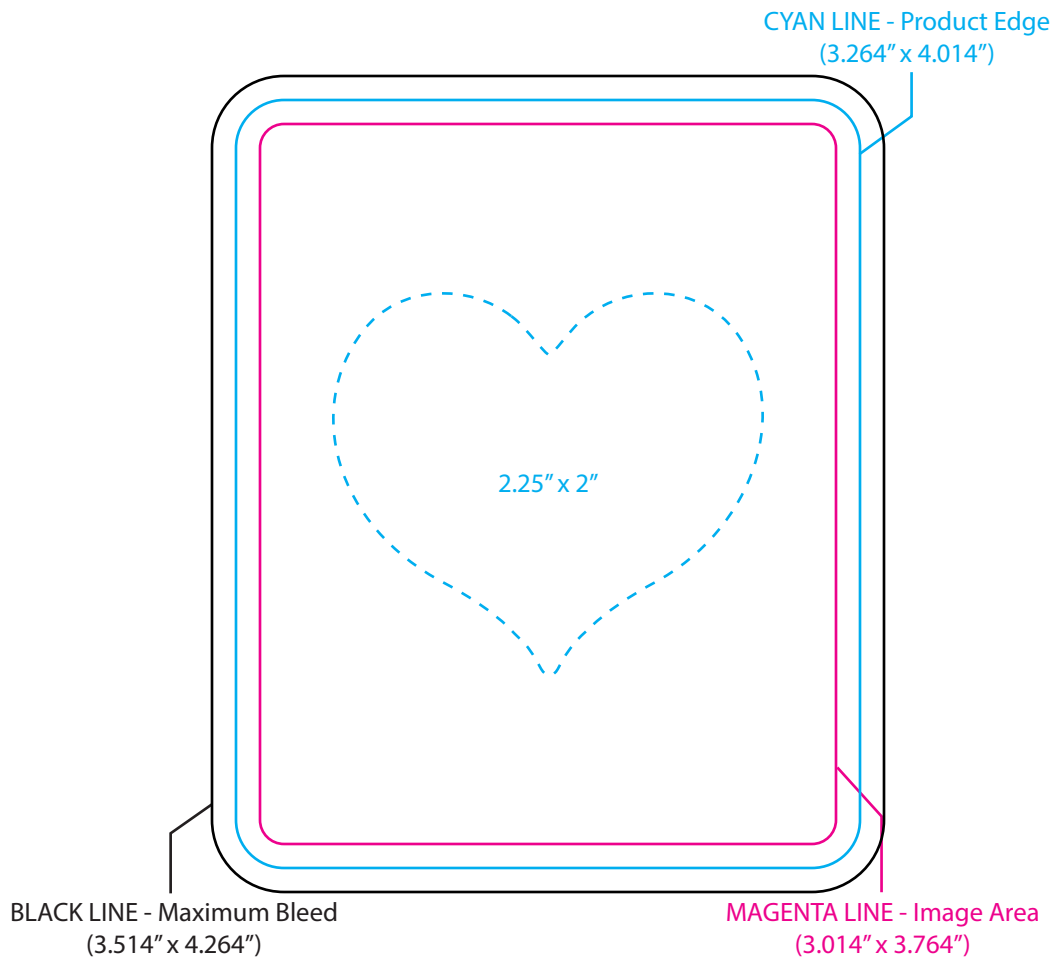

BL-5605 3.25" x 4" Heart Vinyl Frame Magnet

00000