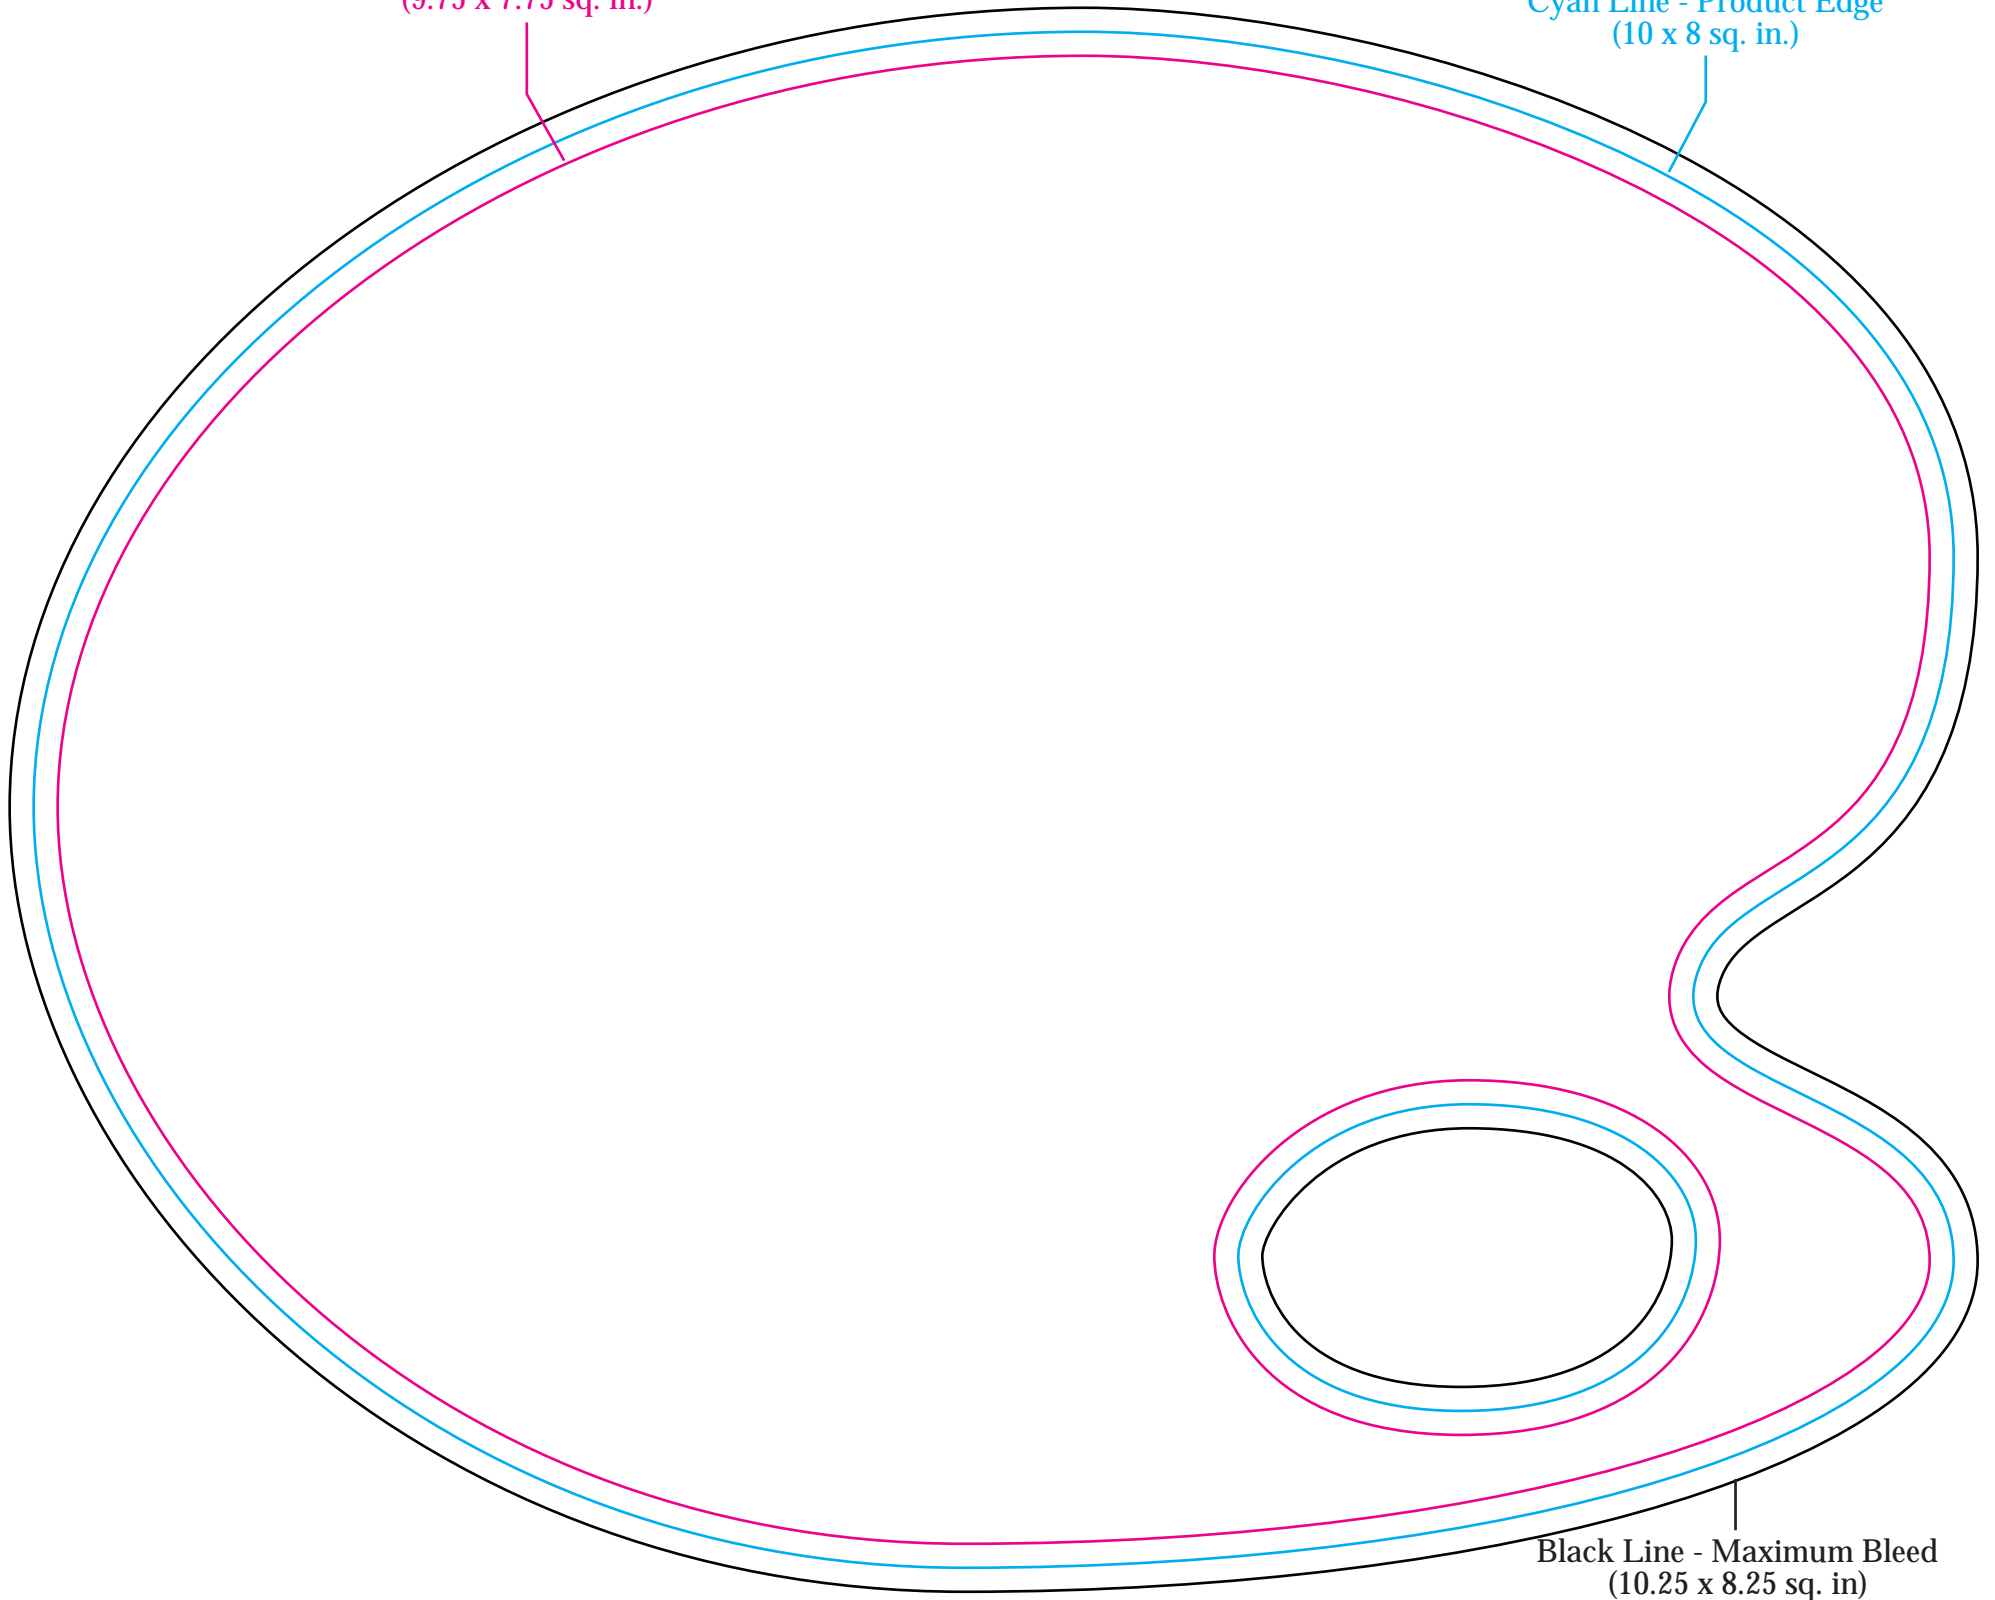

BL-5490 - Palet Jumbo Magnet Template - (10 / W x 8 / H)

Magenta Line - Image Area
(9.75 x 7.75 sq. in.)

Cyan Line - Product Edge
(10 x 8 sq. in.)

**PENS DO NOT COME ATTACHED TO THE MEMO BOARD.
USE THIS PEN ART AS A SIZE REFERENCE.**