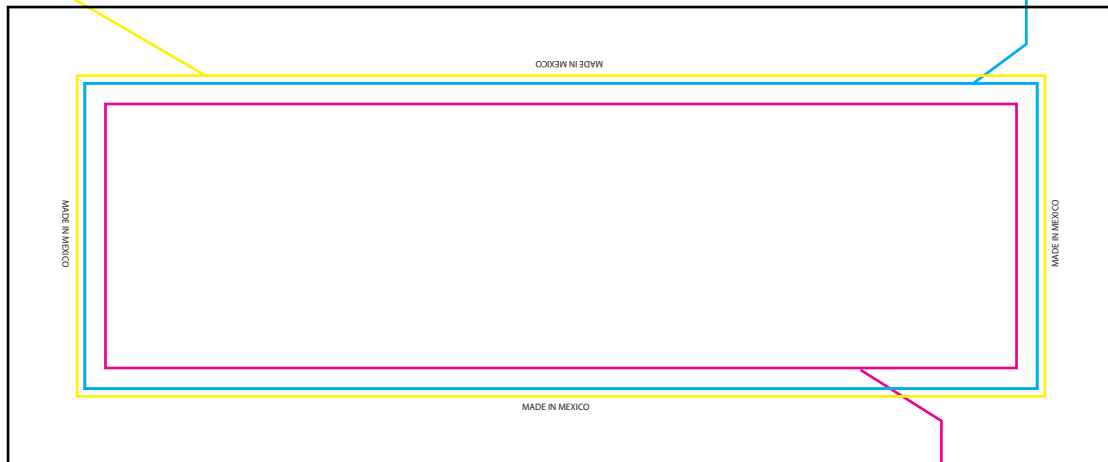

BL-3395 1.625" x 5" Rectangle Button Magnet

YELLOW LINE - Minimum Bleed
(5.054"W x 1.684"H)

CYAN LINE - Product Edge
(4.974"W x 1.604"H)

MAGENTA LINE - Image Area
(4.759"W x 1.389"H)

BLACK LINE - Maximum Bleed
(5.774"W x 2.399"H)