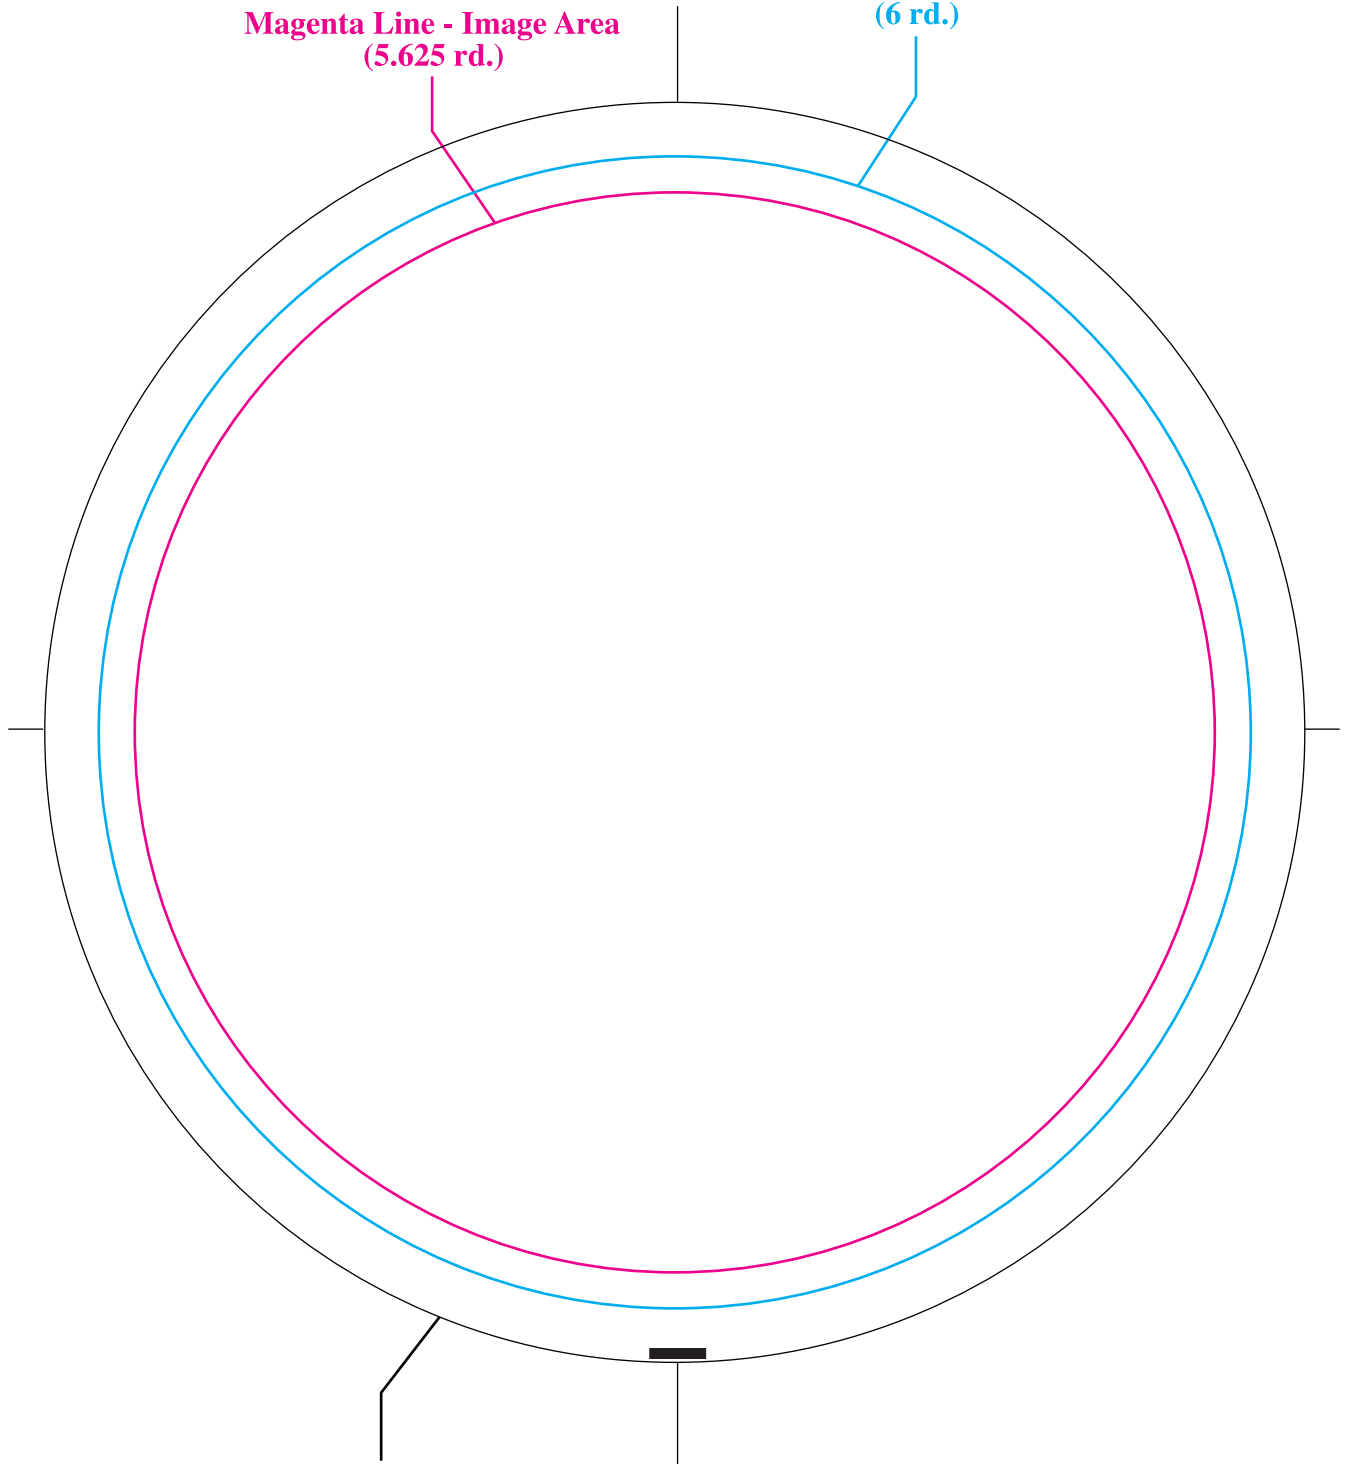

BL-2290F 6" Round - EASEL BACK - Button

**Magenta Line - Image Area
(5.625 rd.)**

**Cyan Line - Product Edge
(6 rd.)**

**Black Line - Maximum Bleed
(6.5625 rd.)**