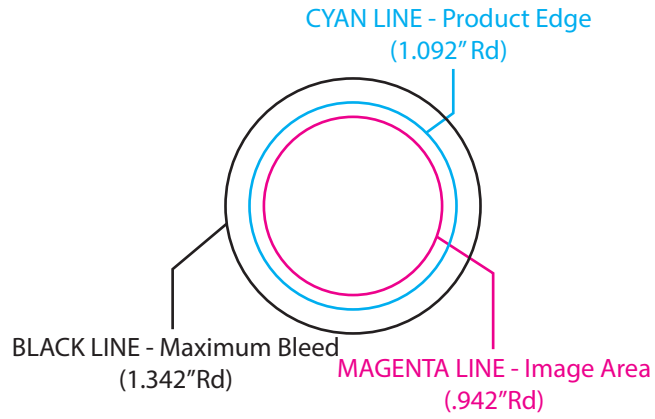

BL-1418 Round Brass Keytag

VIRTUAL SAMPLE

00000