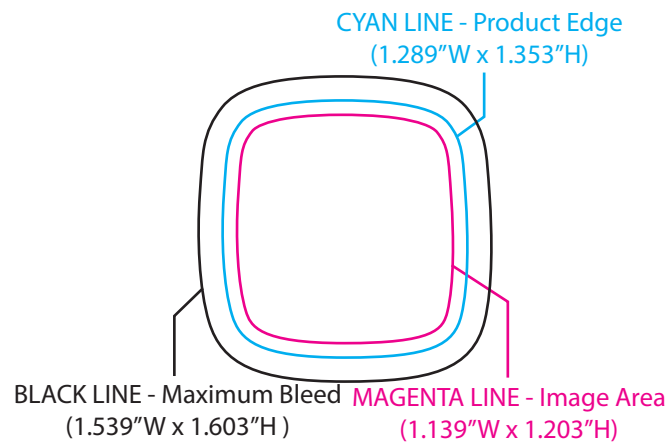

BL-1413 Round Square Brass Keytag

VIRTUAL SAMPLE