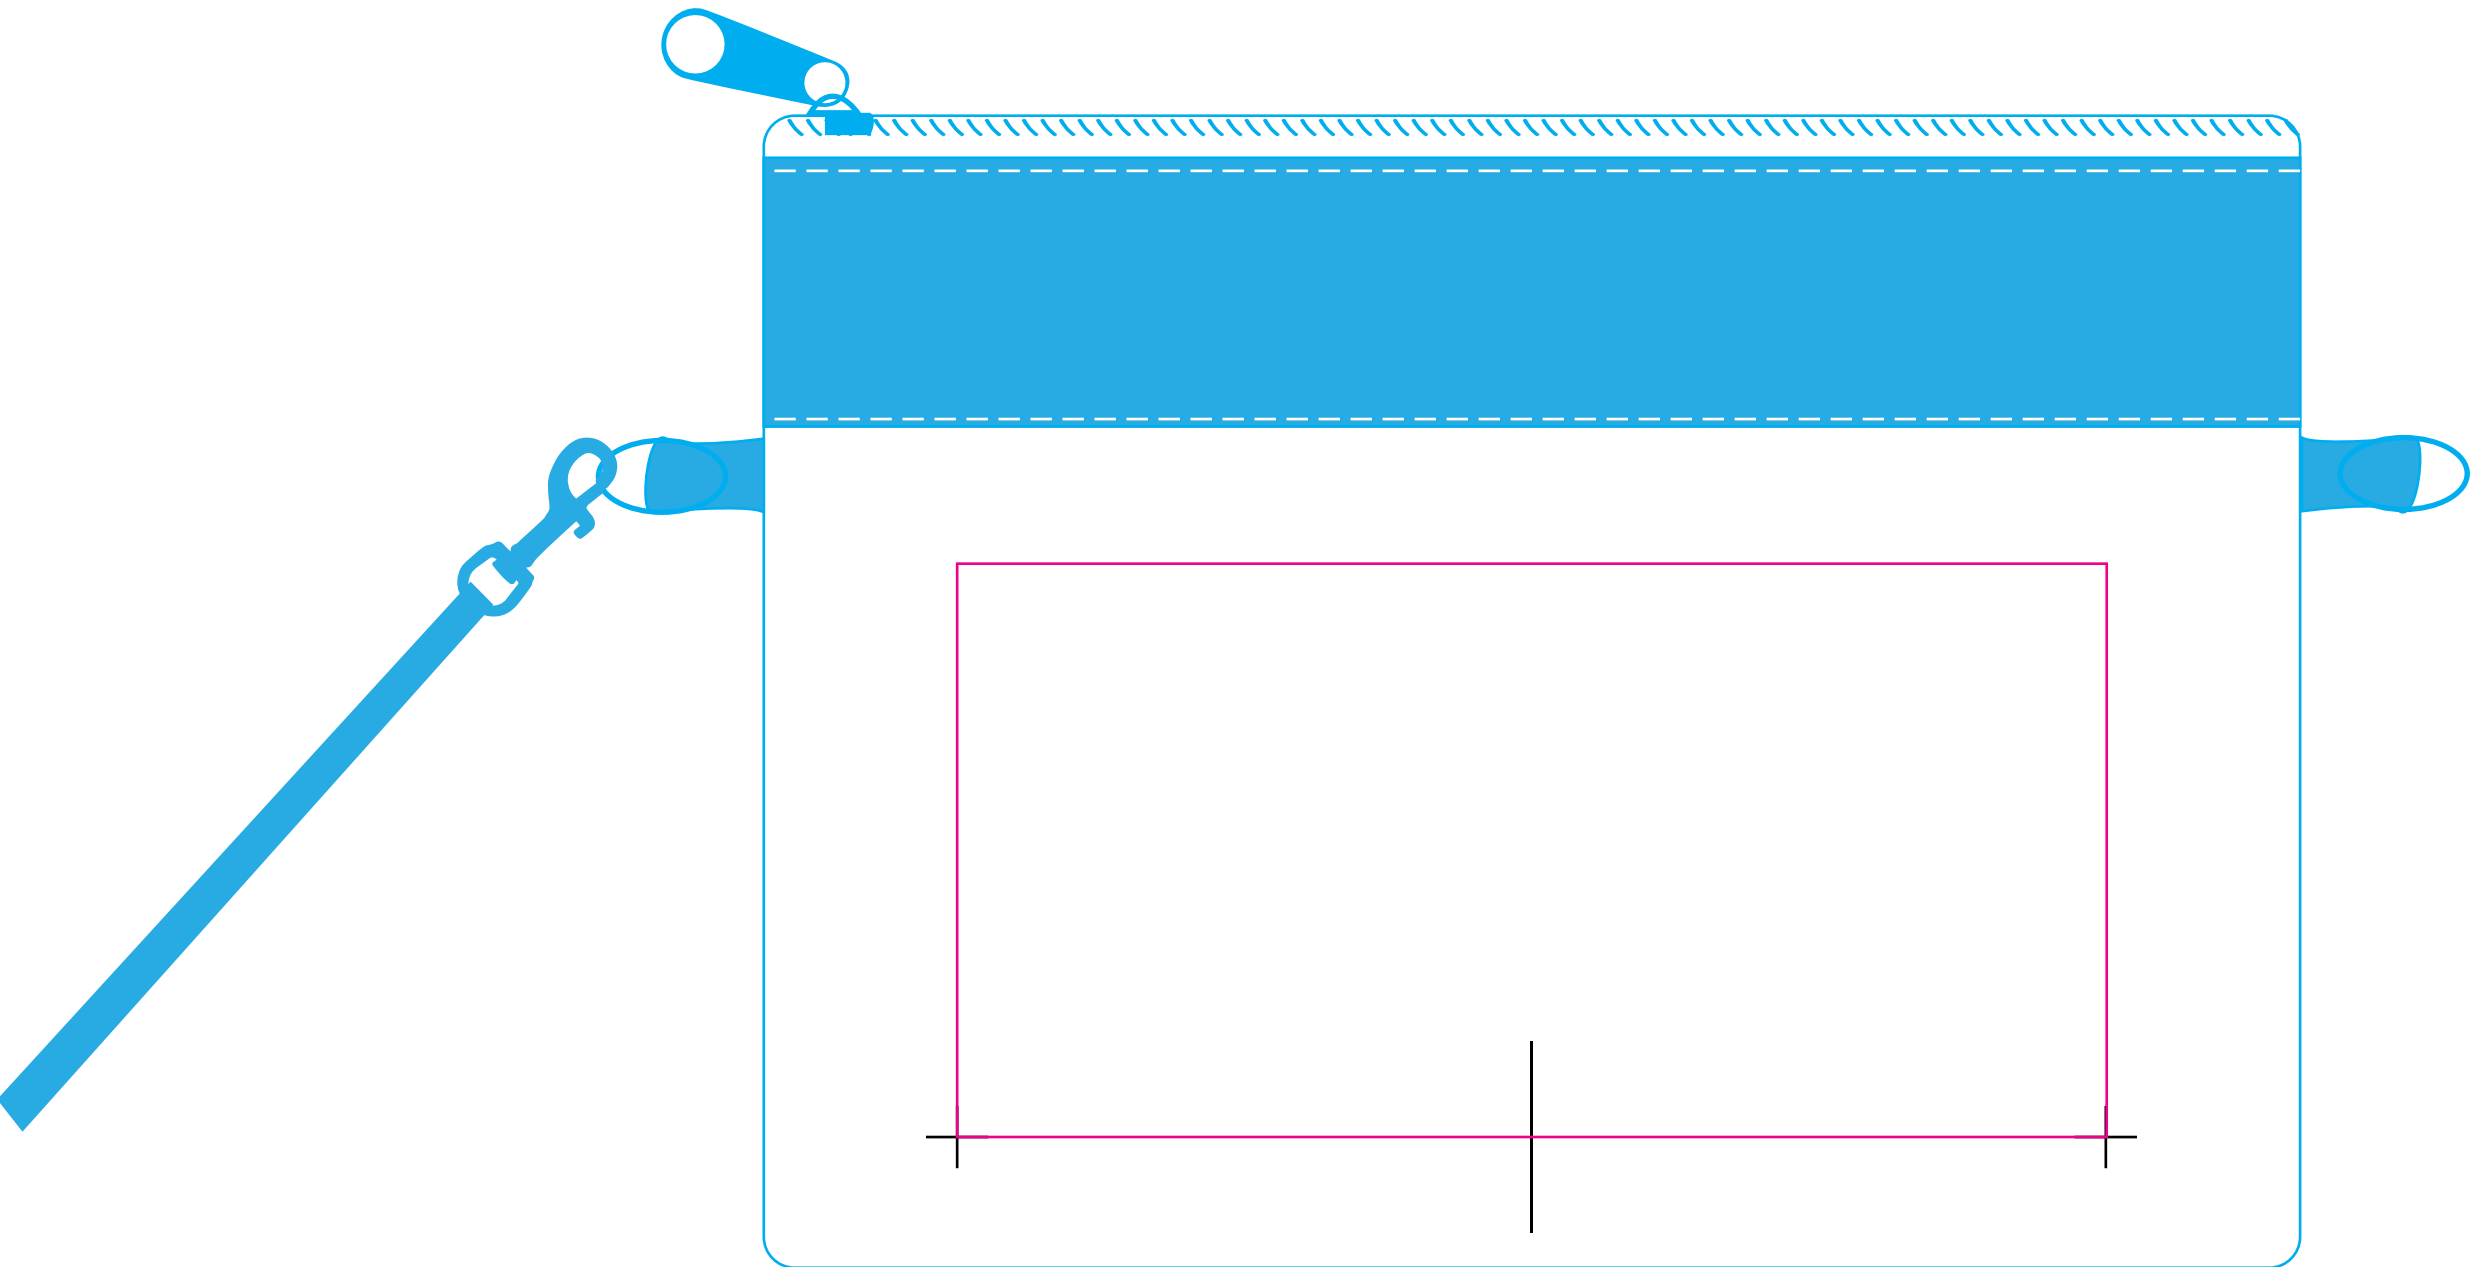

BG-315

Cyan Line - BG-315 CLEAR BAG (8.5" W x 6.25" H)

Magenta Line - Standar Imprint Area - (6" W x 3" H)

Magenta Line - NFL Imprint Area - (3.4" W x 4.5" H)

00000

IMPRINT: 0000

**SILKSCREEN**