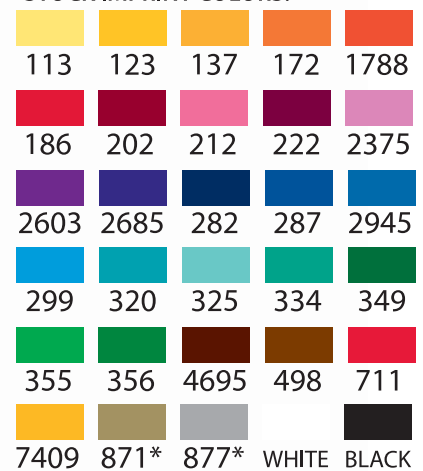

COLORS:

BL-9589: White, Black, Red, Royal Blue, Yellow, Purple, Green, Orange, Maroon, Navy, Soft Pink, and Clear.

BL-9590: White, Black, Red, Royal Blue, Yellow, Purple, Green, Orange, Maroon, Navy, Soft Pink, Hot Pink, Kelly Green, Forest Green, Teal, Slate Blue, Clear, Translucent Blue, Red, Green, and Purple.

BL-9591: White, Black, Red, Royal Blue, Yellow, Purple, Green, Orange, Navy, Soft Pink, Translucent Blue, Red, Green, and Purple.

BL-9592: White, Black, Red, Royal Blue, Yellow, Green, and Clear.

CHARGES & IMPRINTS:

PRINTING METHOD:

Silk-Screen.

PROOFING:

Email proofs at no charge! Pre-production product samples are \$ 40.00(v) per color, per position plus one set-up of \$ 40.00(v) per color, per position. Allow 3-5 working days.

PRODUCTION TIME:

Normal production time is 8 working days.

BL-9589

BL-9590

BL-9591

BL-9592

STOCK IMPRINT COLORS:

*Add one additional running charge.