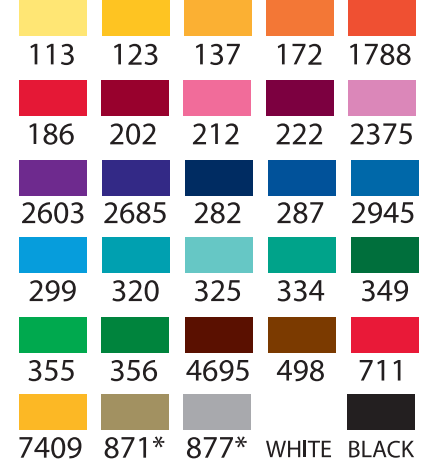

COLORS:

BL-9590: White, Black, Red, Royal Blue, Yellow, Purple, Green, Orange, Maroon, Navy, Soft Pink, Hot Pink, Kelly Green, Forest Green, Teal, Slate Blue, Clear, Translucent Blue, Red, Green, and Purple.

BL-9591: White, Black, Red, Royal Blue, Yellow, Purple, Green, Orange, Navy, Soft Pink, Translucent Blue, Red, Green, and Purple.

BL-9592: White, Black, Red, Royal Blue, Yellow, Green, and Clear.

CHARGES & IMPRINTS:

PRINTING METHOD:

Silk-Screen.

PROOFING:

Email proofs at no charge! Pre-production product samples are \$ 40.00(v) per color, per position plus one set-up of \$ 40.00(v) per color, per position. Allow 3-5 working days.

PRODUCTION TIME:

Normal production time is 8 working days.

BL-9590

BL-9591

BL-9592

STOCK IMPRINT COLORS:

*Add one additional running charge.

		STADIUM CUPS					
Item Number	Size	100	300	500	1000	2500	5000
BL-9590	16 oz.	0.68	0.55	0.49	0.44	0.43	0.40
BL-9591	22 oz.	0.74	0.63	0.57	0.50	0.49	0.46
BL-9592	32 oz.	0.91	0.73	0.66	0.62	0.52	0.49
		6C					