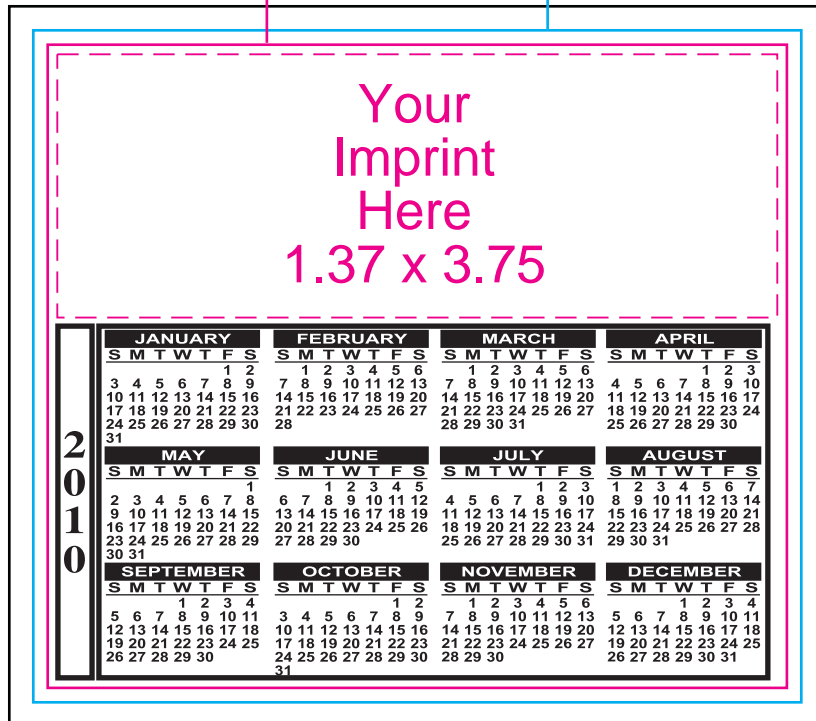

BL-5158C Rectangle - CALENDAR - Vinyl Magnet - (4 x 3.5)

Magenta line- Image Area
(3.35 x 3.85 sq. in.)

Cyan line- Product Edge
(3.5 x 4 sq. in.)

Black line-Maximum Bleed
(3.75 x 4.25 sq. in.)