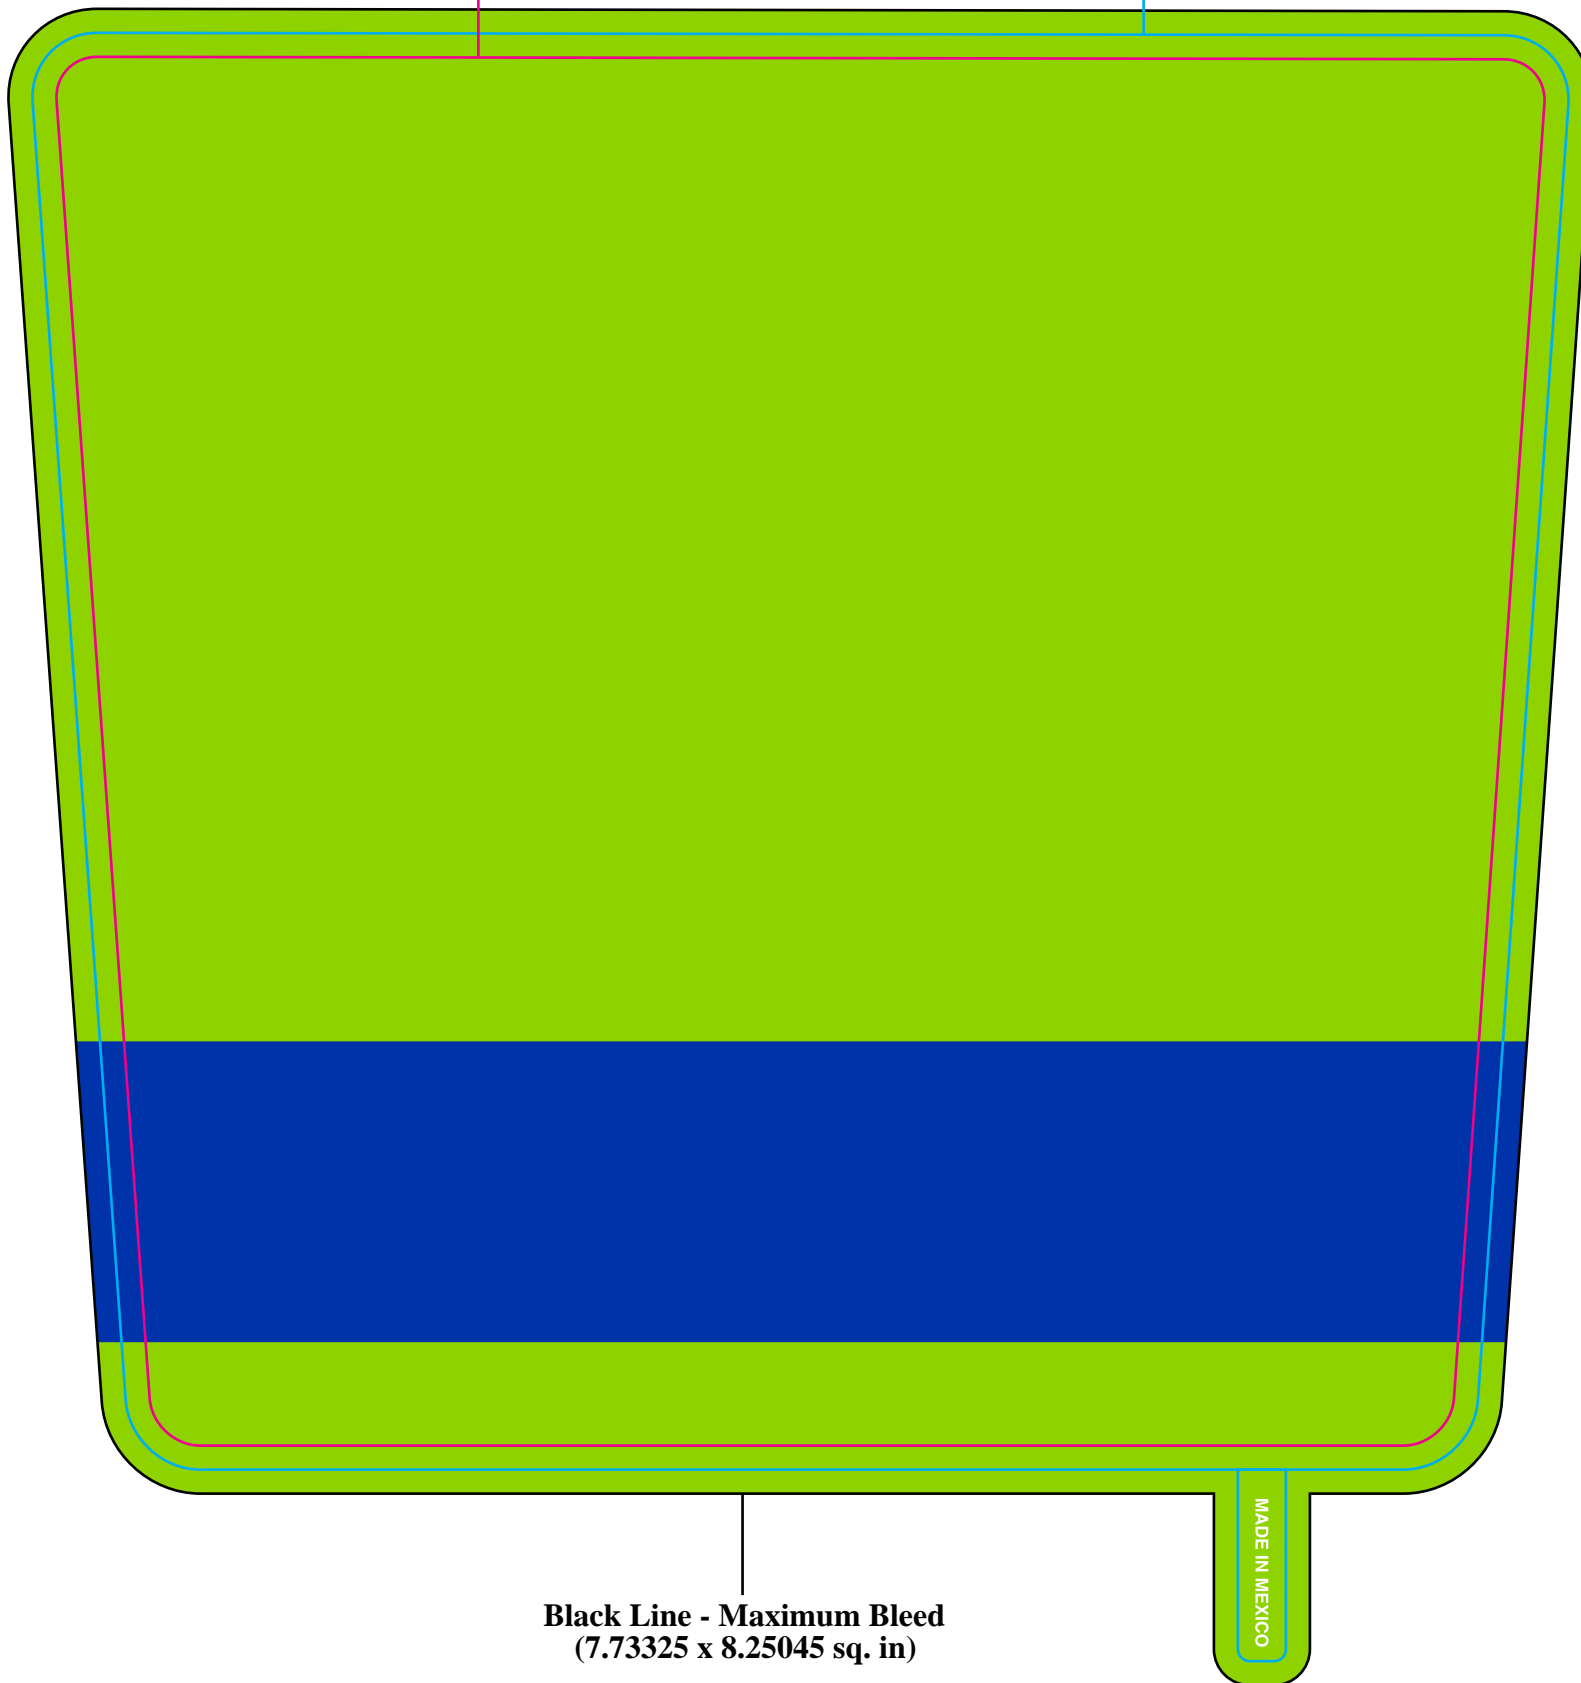

FRONT

BL-7924-1P Tapered - FAN - Template

BACK

Magenta Line - Image Area
(7.23325 x 7.75045 sq. in.)

Cyan Line - Product Edge
(7.48325 x 8 sq. in.)

Black Line - Maximum Bleed
(7.73325 x 8.25045 sq. in)

IF SANDWICH FAN - IGNORE STICK