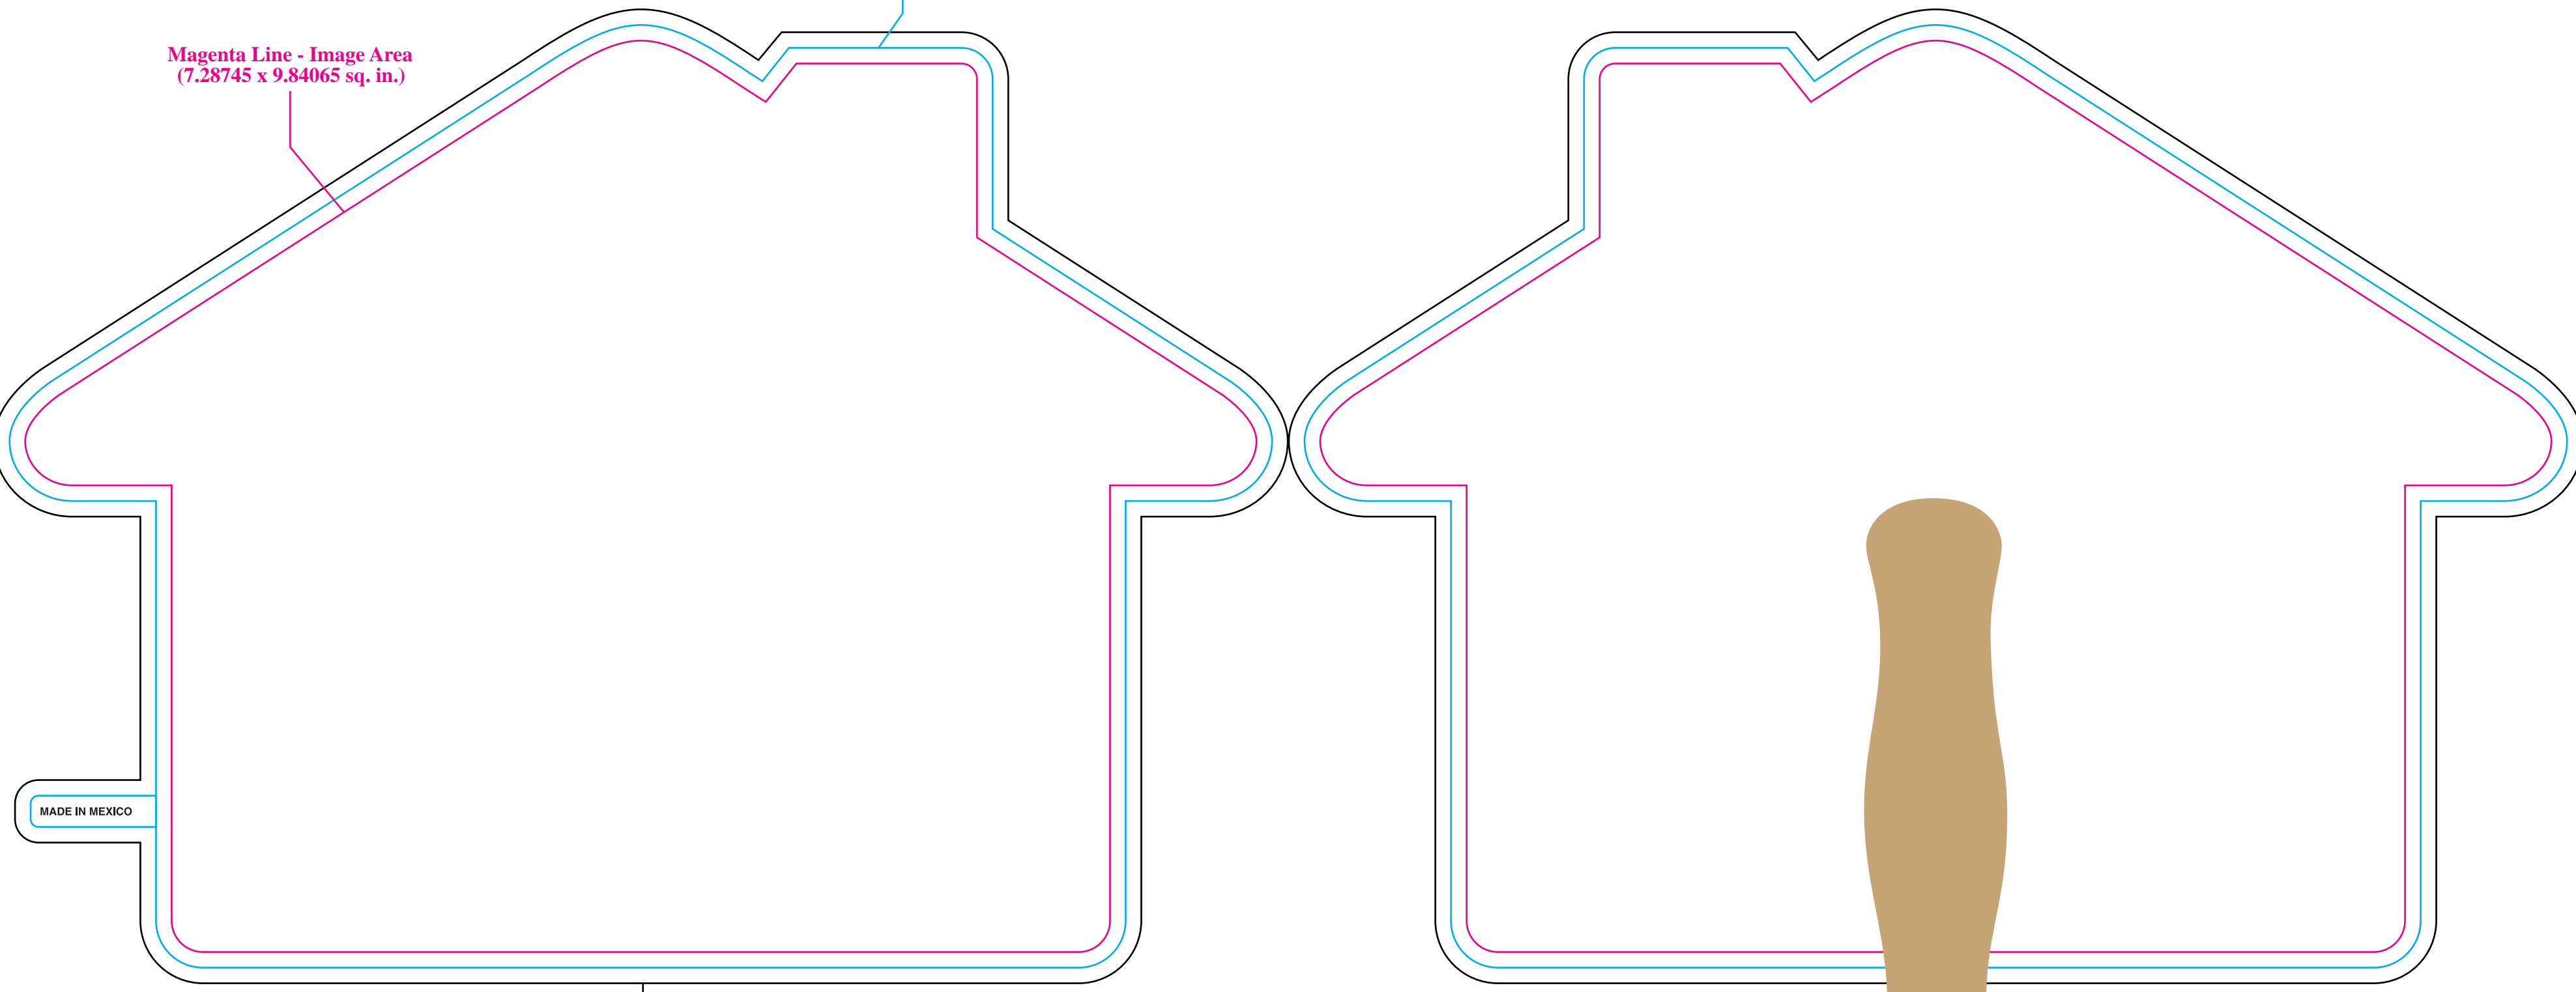

FRONT

BL-7918 House - FAN - Template

BACK

Cyan Line - Product Edge
(7.53745 x 10.09065 sq. in.)

Magenta Line - Image Area
(7.28745 x 9.84065 sq. in.)

Black Line - Maximum Bleed
(7.78745 x 10.34065 sq. in)

MADE IN MEXICO

SANDWICH FAN NOT AVAILABLE FOR THIS SHAPE